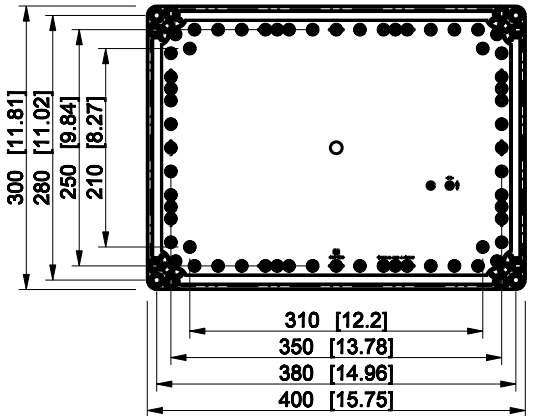

ID	Description	Date	By	Appr.
A				

Dimensions in mm [inches]

Material: ABS	Color: RAL 7035
---------------	-----------------

Supplier:	Tool No:	Weight [kg]: 1.03	Volume:
-----------	----------	-------------------	---------

ID	Description	Date	By	Appr.
A				

Dimensions in mm [inches]

Material: ABS	Color: RAL 7035
---------------	-----------------

Supplier:	Tool No:	Weight [kg]: 1.33	Volume:
-----------	----------	-------------------	---------

model OABP303013T_PART
 drawing CUBO_O.drawing

ID	Description	Date	By	Appr.
A				

Dimensions in mm [inches]

Material: ABS	Color: RAL 7035
---------------	-----------------

Supplier:	Tool No:	Weight [kg]: 2.22	Volume:
-----------	----------	-------------------	---------

ID	Description	Date	By	Appr.
A				

Dimensions in mm [inches]

Material: ABS	Color: RAL 7035
---------------	-----------------

Supplier:	Tool No:	Weight [kg]: 2.18	Volume:
-----------	----------	-------------------	---------