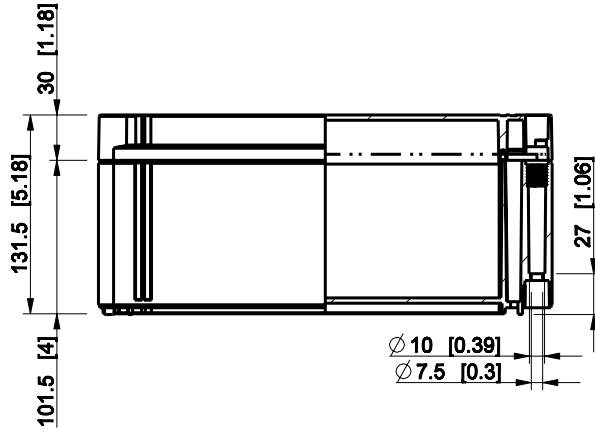

ID	Description	Date	By	Appr.
A				

Dimensions in mm [inches]

Material: ABS	Color: RAL 7035
---------------	-----------------

Supplier:	Tool No:	Weight [kg]: 1.03	Volume:
-----------	----------	-------------------	---------

ID	Description	Date	By	Appr.
A				

Dimensions in mm [inches]

Material: ABS	Color: RAL 7035
---------------	-----------------

Supplier:	Tool No:	Weight [kg]: 1.33	Volume:
-----------	----------	-------------------	---------

Dimensions in mm [inches]

Material: ABS	Color: RAL 7035
---------------	-----------------

Supplier:	Tool No:	Weight [kg]: 1.36	Volume:
-----------	----------	-------------------	---------

OABP203013T

Scale	Date	18.12.08
1:5	By	PKos
-	Checked	
-	Ctrl	

model OABP203018T_PART
 drawing CUBO_O_DRAWING

ID	Description	Date	By	Appr.
A				

Dimensions in mm [inches]

Material: ABS	Color: RAL 7035
---------------	-----------------

Supplier:	Tool No:	Weight [kg]: 1.69	Volume:
-----------	----------	-------------------	---------