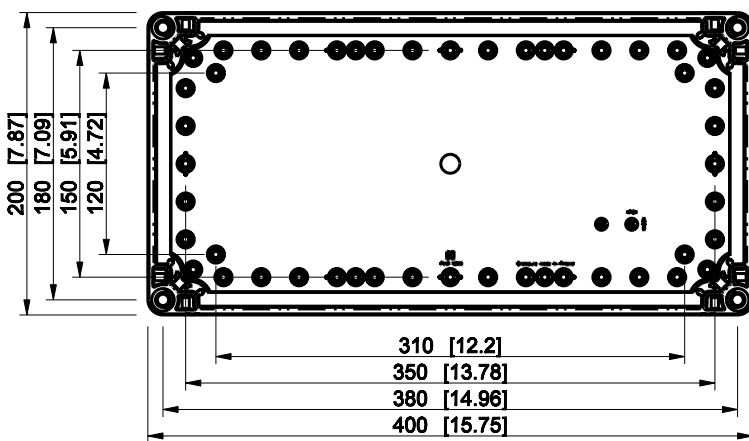

ID	Description	Date	By	Appr.
A				

Dimensions in mm [inches]

Material: ABS	Color: RAL 7035
---------------	-----------------

Supplier:	Tool No:	Weight [kg]: 1.03	Volume:
-----------	----------	-------------------	---------

model OABP203018T_PART
 drawing CUBO_O_DRAWING

ID	Description	Date	By	Appr.
A				

Dimensions in mm [inches]

Material: ABS	Color: RAL 7035
---------------	-----------------

Supplier:	Tool No:	Weight [kg]: 1.69	Volume:
-----------	----------	-------------------	---------