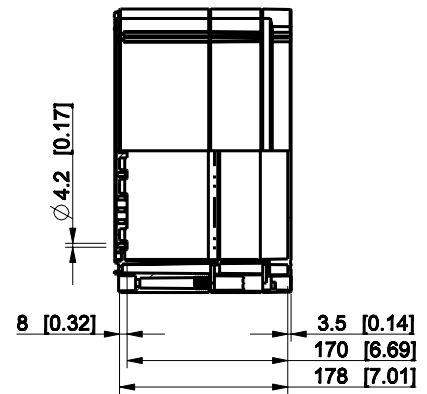

ID	Description	Date	By	Appr.
A				

Dimensions in mm [inches]

Material: ABS	Color: RAL 7035
---------------	-----------------

Supplier:	Tool No:	Weight [kg]: 1.03	Volume:
-----------	----------	-------------------	---------

ID	Description	Date	By	Appr.
A				

Dimensions in mm [inches]

Material: ABS	Color: RAL 7035
---------------	-----------------

Supplier:	Tool No:	Weight [kg]: 1.33	Volume:
-----------	----------	-------------------	---------

Dimensions in mm [inches]

Material: ABS	Color: RAL 7035
---------------	-----------------

Supplier:	Tool No:	Weight [kg]: 2.13	Volume:
-----------	----------	-------------------	---------

OABP204018T

Scale	Date	18.12.08
1:5	By	PKos
-	Checked	
-	Ctrl	

model OABP303013T_PART
 drawing CUBO_O.drawing

ID	Description	Date	By	Appr.
A				

Dimensions in mm [inches]

Material: ABS	Color: RAL 7035
---------------	-----------------

Supplier:	Tool No:	Weight [kg]: 2.22	Volume:
-----------	----------	-------------------	---------