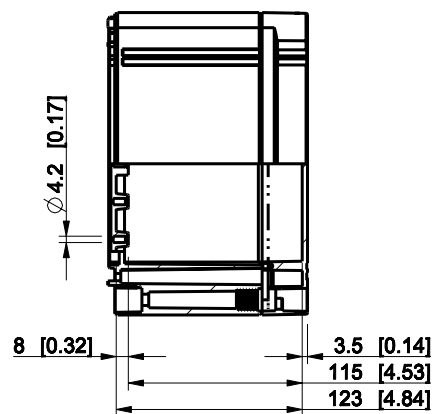

ID	Description	Date	By	Appr.
A				

Dimensions in mm [inches]

Material: ABS	Color: RAL 7035
---------------	-----------------

Supplier:	Tool No:	Weight [kg]: 1.03	Volume:
-----------	----------	-------------------	---------

ID	Description	Date	By	Appr.
A				

Dimensions in mm [inches]

Material: ABS	Color: RAL 7035
---------------	-----------------

Supplier:	Tool No:	Weight [kg]: 1.33	Volume:
-----------	----------	-------------------	---------

Dimensions in mm [inches]

Material: ABS	Color: RAL 7035
---------------	-----------------

Supplier:	Tool No:	Weight [kg]: 1.36	Volume:
-----------	----------	-------------------	---------

OABP203013T

Scale	Date	18.12.08
1:5	By	PKos
-	Checked	
-	Ctrl	

model OABP203018T_PART
 drawing CUBO_O_DRAWING

ID	Description	Date	By	Appr.
A				

Dimensions in mm [inches]

Material: ABS	Color: RAL 7035
---------------	-----------------

Supplier:	Tool No:	Weight [kg]: 1.69	Volume:
-----------	----------	-------------------	---------