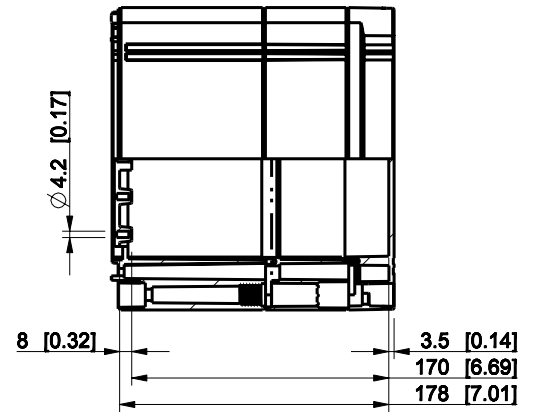

ID	Description	Date	By	Appr.
A