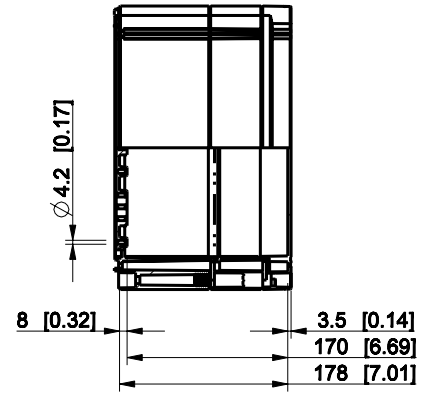

ID	Description	Date	By	Appr.
A				

Dimensions in mm [inches]

Material: ABS	Color: RAL 7035
---------------	-----------------

Supplier:	Tool No:	Weight [kg]: 1.03	Volume:
-----------	----------	-------------------	---------

model OABP303013T_PART
 drawing CUBO_O.drawing

ID	Description	Date	By	Appr.
A				

Dimensions in mm [inches]

Material: ABS	Color: RAL 7035
---------------	-----------------

Supplier:	Tool No:	Weight [kg]: 2.22	Volume:
-----------	----------	-------------------	---------

ID	Description	Date	By	Appr.
A				

Dimensions in mm [inches]

Material: ABS	Color: RAL 7035
---------------	-----------------

Supplier:	Tool No:	Weight [kg]: 2.18	Volume:
-----------	----------	-------------------	---------

Dimensions in mm [inches]

Material: ABS	Color: RAL 7035
---------------	-----------------

Supplier:	Tool No:	Weight [kg]: 2.70	Volume:
-----------	----------	-------------------	---------

OABP304018T

Scale	Date	18.12.08
1:8	By	PKos
-	Checked	
-	Ctrl	