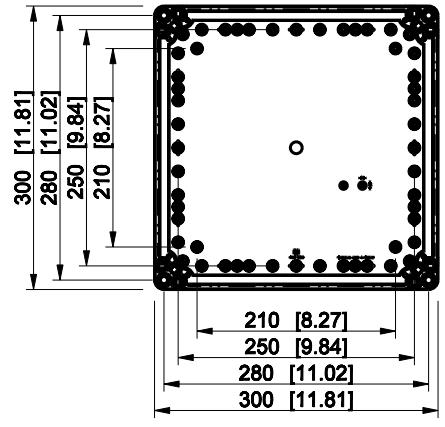

ID	Description	Date	By	Appr.
A