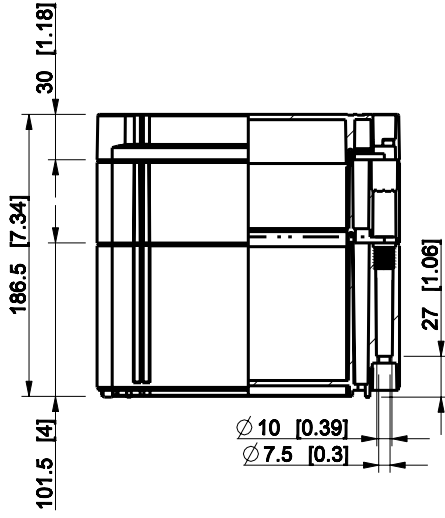

ID	Description	Date	By	Appr.
A				

Dimensions in mm [inches]

Material: ABS	Color: RAL 7035
---------------	-----------------

Supplier:	Tool No:	Weight [kg]: 1.03	Volume:
-----------	----------	-------------------	---------

ENSTO
ENSTO CONTROL OY

OABP202013T

Scale	Date	18.12.08
1:5	By	PKos
-	Checked	
-	Ctrl	

Replaces:	
Replaced:	
Drw No:	A
Ref:	Cubo O
Code:	OABP202013T
Sheet No:	

model OABP202013T_PART
drawing CUBO_O.drawing

ID	Description	Date	By	Appr.
A				

Dimensions in mm [inches]

Material: ABS	Color: RAL 7035
---------------	-----------------

Supplier:	Tool No:	Weight [kg]: 1.33	Volume:
-----------	----------	-------------------	---------

Dimensions in mm [inches]

Material: ABS	Color: RAL 7035
---------------	-----------------

Supplier:	Tool No:	Weight [kg]: 1.36	Volume:
-----------	----------	-------------------	---------

OABP203013T

Scale	Date	18.12.08
1:5	By	PKos
-	Checked	
-	Ctrl	