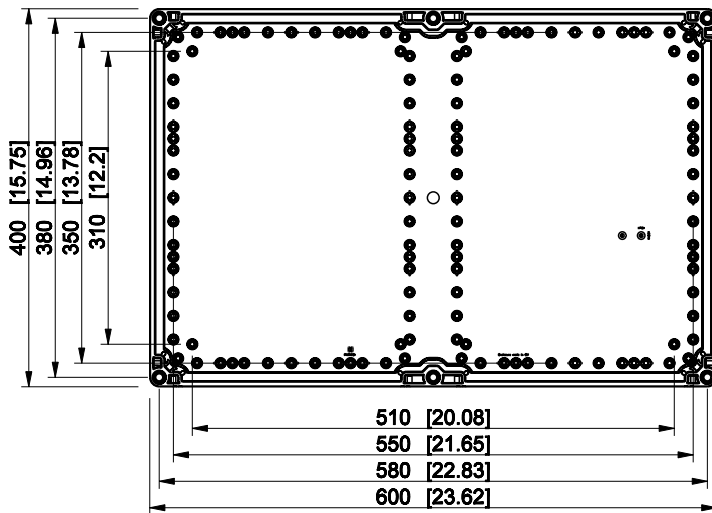

ID	Description	Date	By	Appr.
B				

Dimensions in mm [inches]

Material: ABS	Color: RAL 7035

Supplier:	Tool No: -	Weight [kg]: 4.52	Volume:

OABP406018T

Scale	Date	19.04.10
1:8	By	PKos
-	Checked	
-	Ctrl	

Replaces:
Replaced:
Drw No: - B
Ref: Cubo O
Code: OABP406018T
Sheet No:

model OABP406018T_PART
drawing CUBO_O_1B_DRAWING