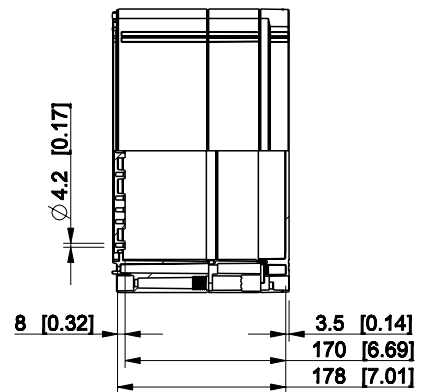

Dimensions in mm [inches]

Material: ABS	Color: RAL 7035
---------------	-----------------

Supplier:	Tool No:	Weight [kg]: 2.70	Volume:
-----------	----------	-------------------	---------

OABP304018T

Scale	Date	18.12.08
1:8	By	PKos
-	Checked	
-	Ctrl	

Replaces:	
Replaced:	
Drw No:	A
Ref:	Cubo O
Code:	OABP304018T
Sheet No:	

model OABP304018T_PART
drawing CUBO_O.drawing

ID	Description	Date	By	Appr.
B				

Dimensions in mm [inches]

Material: ABS	Color: RAL 7035
---------------	-----------------

model OABP306013T_PART drawing CUBO_O_1B_DRAWING	Supplier:	Tool No: -	Weight [kg]: 3.10	Volume:	
	 ENSTO CONTROL OY			Replaces:	
				Replaced:	
	Scale	Date	<h1>OABP306013T</h1>		
	1:8	19.04.10			
-	By PKOs				
-	Checked				
-	Ctrl	Drw No: -	B		
		Ref: Cubo O			
		Code: OABP306013T			
		Sheet No:			

ID	Description	Date	By	Appr.
B				

Dimensions in mm [inches]

Material: ABS	Color: RAL 7035
----------------------	------------------------

Supplier:	Tool No: -	Weight [kg]: 3.78	Volume:
-----------	------------	--------------------------	---------