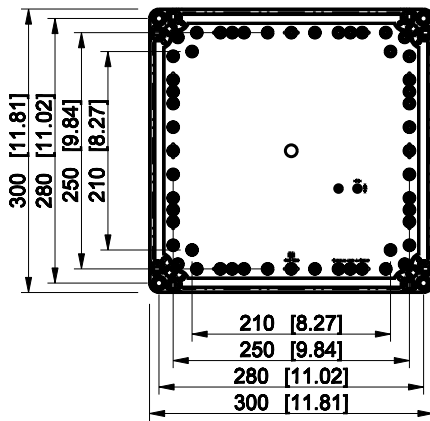

ID	Description	Date	By	Appr.
A				

Dimensions in mm [inches]

Material: ABS	Color: RAL 7035
---------------	-----------------

Supplier:	Tool No:	Weight [kg]: 1.03	Volume:
-----------	----------	-------------------	---------

model OABP303013T_PART
 drawing CUBO_O.drawing

ID	Description	Date	By	Appr.
A				

Dimensions in mm [inches]

Material: ABS	Color: RAL 7035
---------------	-----------------

Supplier:	Tool No:	Weight [kg]: 2.22	Volume:
-----------	----------	-------------------	---------