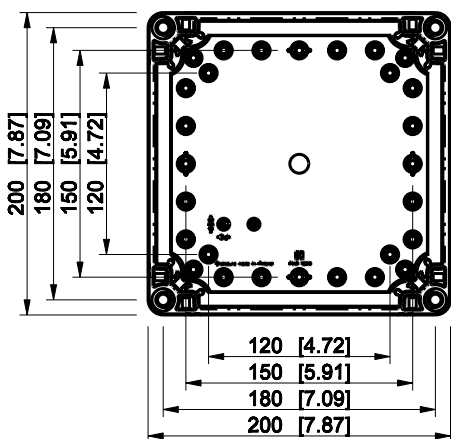

ID	Description	Date	By	Appr.
A				

Dimensions in mm [inches]

Material: ABS	Color: RAL 7035
---------------	-----------------

Supplier:	Tool No:	Weight [kg]: 1.03	Volume:
-----------	----------	-------------------	---------

ID	Description	Date	By	Appr.
A				

Dimensions in mm [inches]

Material: ABS	Color: RAL 7035
---------------	-----------------

Supplier:	Tool No:	Weight [kg]: 1.33	Volume:
-----------	----------	-------------------	---------

Dimensions in mm [inches]

Material: ABS	Color: RAL 7035
---------------	-----------------

Supplier:	Tool No:	Weight [kg]: 1.36	Volume:
-----------	----------	-------------------	---------

OABP203013T

Scale	Date	18.12.08
1:5	By	PKos
-	Checked	
-	Ctrl	

model OABP203018T_PART
 drawing CUBO_O_DRAWING

ID	Description	Date	By	Appr.
A				

Dimensions in mm [inches]

Material: ABS	Color: RAL 7035
---------------	-----------------

Supplier:	Tool No:	Weight [kg]: 1.69	Volume:
-----------	----------	-------------------	---------