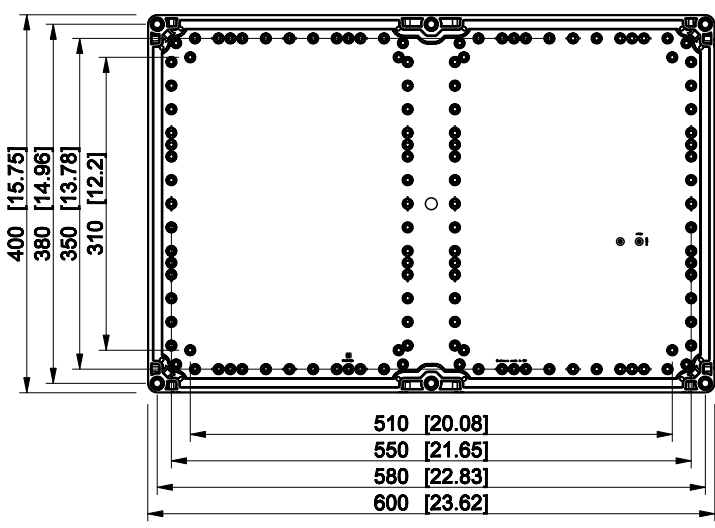

ID	Description	Date	By	Appr.
B				

Dimensions in mm [inches]

Material: ABS	Color: RAL 7035

model OABP406013T_PART drawing CUBO_O_1B_DRAWING	Supplier:	Tool No: -	Weight [kg]: 3.76	Volume:	
	  ENSTO CONTROL OY		OABP406013T		Replaces:
					Replaced:
	Scale	Date	19.04.10		
	1:8	By	PKos		
-	Checked				
-	Ctrl				
				Drw No: - B	
				Ref: Cubo O	
				Code: OABP406013T	
				Sheet No: