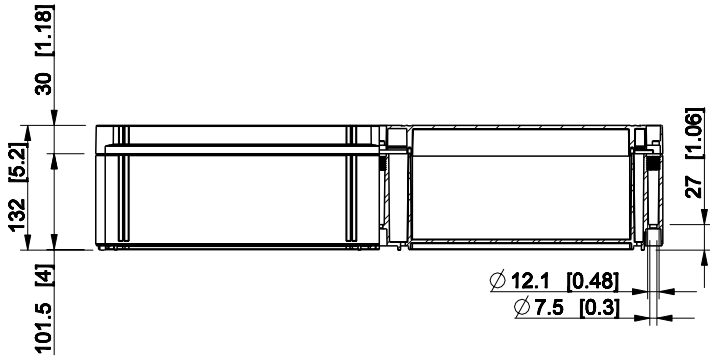

ID	Description	Date	By	Appr.
B				

Dimensions in mm [inches]

Material: ABS	Color: RAL 7035

model OABP406013T_PART drawing CUBO_O_1B_DRAWING	Supplier:	Tool No: -	Weight [kg]: 3.76	Volume:	
	  ENSTO CONTROL OY		OABP406013T		Replaces:
					Replaced:
	Scale	Date	19.04.10		
	1:8	By	PKos		
-	Checked				
-	Ctrl				
				Drw No: - B	
				Ref: Cubo O	
				Code: OABP406013T	
				Sheet No: