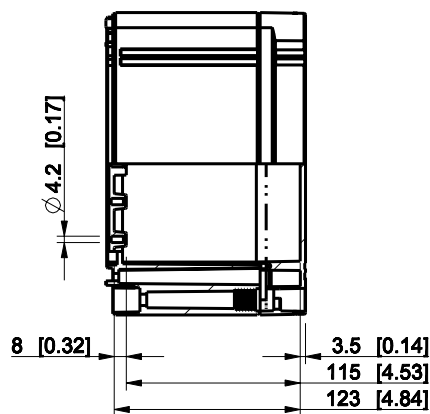

ID	Description	Date	By	Appr.
A				

Dimensions in mm [inches]

Material: ABS	Color: RAL 7035
---------------	-----------------

Supplier:	Tool No:	Weight [kg]: 1.03	Volume:
-----------	----------	-------------------	---------

ID	Description	Date	By	Appr.
A				

Dimensions in mm [inches]

Material: ABS	Color: RAL 7035
---------------	-----------------

Supplier:	Tool No:	Weight [kg]: 1.33	Volume:
-----------	----------	-------------------	---------

Dimensions in mm [inches]

Material: ABS	Color: RAL 7035
---------------	-----------------

Supplier:	Tool No:	Weight [kg]: 1.36	Volume:
-----------	----------	-------------------	---------

OABP203013T

Scale	Date	18.12.08
1:5	By	PKos
-	Checked	
-	Ctrl	

model OABP203018T_PART
 drawing CUBO_O_DRAWING

ID	Description	Date	By	Appr.
A				

Dimensions in mm [inches]

Material: ABS	Color: RAL 7035
---------------	-----------------

Supplier:	Tool No:	Weight [kg]: 1.69	Volume:
-----------	----------	-------------------	---------