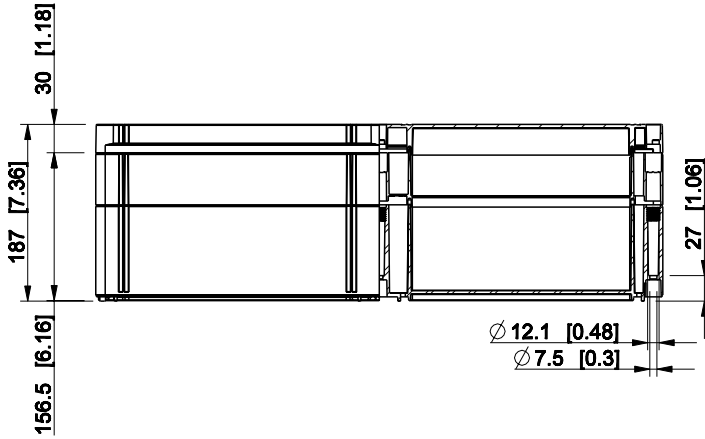

ID	Description	Date	By	Appr.
B				

Dimensions in mm [inches]

Material: ABS	Color: RAL 7035

Supplier:	Tool No: -	Weight [kg]: 4.52	Volume:

OABP406018T

Scale	Date	19.04.10
1:8	By	PKos
-	Checked	
-	Ctrl	

Replaces:
Replaced:
Drw No: - B
Ref: Cubo O
Code: OABP406018T
Sheet No:

model OABP406018T_PART
drawing CUBO_O_1B_DRAWING