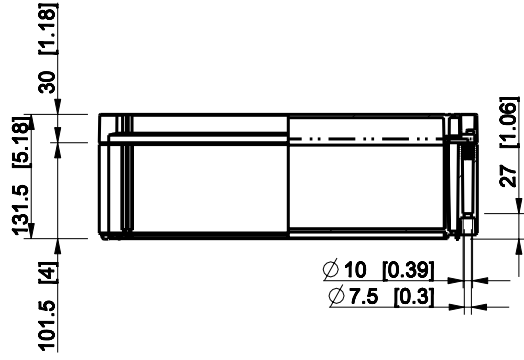

ID	Description	Date	By	Appr.
A				

Dimensions in mm [inches]

Material: ABS	Color: RAL 7035
---------------	-----------------

Supplier:	Tool No:	Weight [kg]: 1.03	Volume:
-----------	----------	-------------------	---------

ID	Description	Date	By	Appr.
A				

Dimensions in mm [inches]

Material: ABS	Color: RAL 7035
---------------	-----------------

Supplier:	Tool No:	Weight [kg]: 1.33	Volume:
-----------	----------	-------------------	---------

model OABP303013T_PART
 drawing CUBO_O.drawing

ID	Description	Date	By	Appr.
A				

Dimensions in mm [inches]

Material: ABS	Color: RAL 7035
---------------	-----------------

Supplier:	Tool No:	Weight [kg]: 2.22	Volume:
-----------	----------	-------------------	---------

ID	Description	Date	By	Appr.
A				

Dimensions in mm [inches]

Material: ABS	Color: RAL 7035
---------------	-----------------

Supplier:	Tool No:	Weight [kg]: 2.18	Volume:
-----------	----------	-------------------	---------