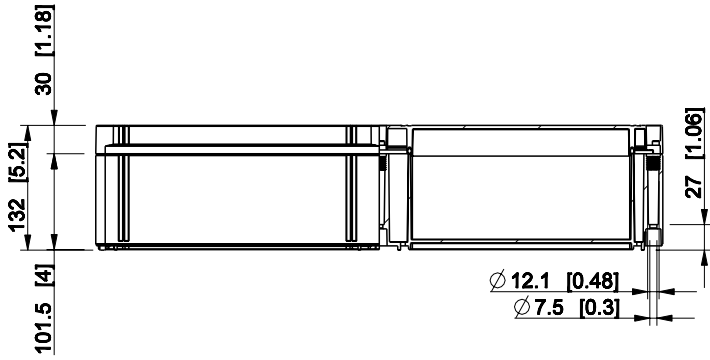

ID	Description	Date	By	Appr.
B				

Dimensions in mm [inches]

Material: ABS	Color: RAL 7035

model OABP306013T_PART drawing CUBO_O_1B_DRAWING	Supplier:	Tool No: -	Weight [kg]: 3.10	Volume:	
	  ENSTO CONTROL OY			Replaces:	
				Replaced:	
	Scale	Date	OABP306013T		
	1:8	19.04.10			
-	By PKOs				
-	Checked				
-	Ctrl	Drw No: -	B		
		Ref: Cubo O			
		Code: OABP306013T			
		Sheet No: