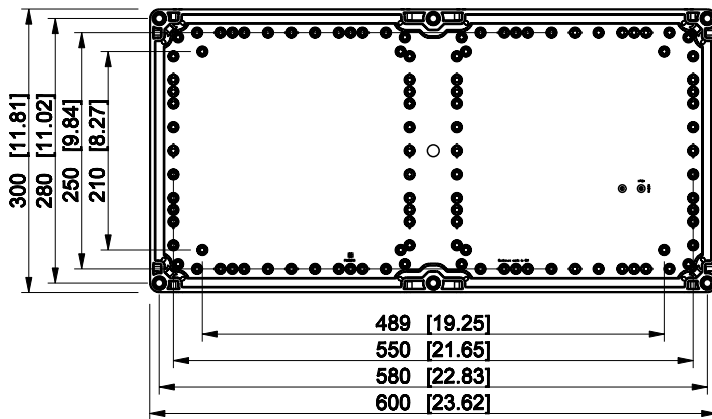

ID	Description	Date	By	Appr.
B				

Dimensions in mm [inches]

Material: ABS	Color: RAL 7035

Supplier:	Tool No: -	Weight [kg]: 3.78	Volume:

OABP306018T

Scale	Date	19.04.10
1:8	By	PKos
-	Checked	
-	Ctrl	

Replaces:
Replaced:
Drw No: - B
Ref: Cubo O
Code: OABP306018T
Sheet No:

model **OABP306018T** PART
drawing **CUBO_O_1B** DRAWING