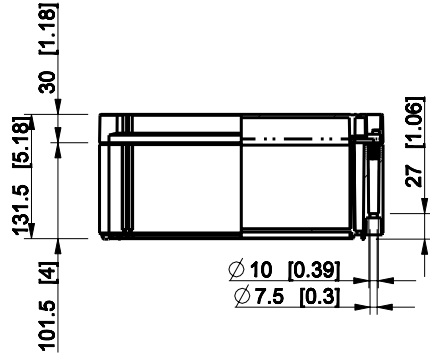

ID	Description	Date	By	Appr.
A