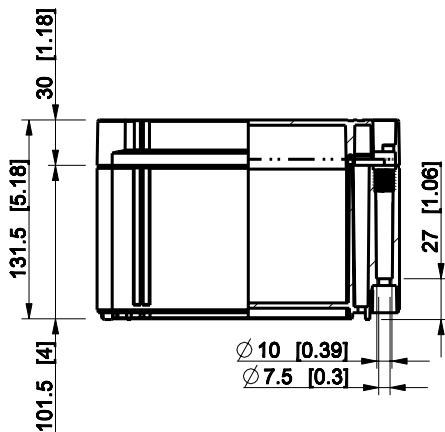

ID	Description	Date	By	Appr.
A				

Dimensions in mm [inches]

Material: ABS	Color: RAL 7035
---------------	-----------------

Supplier:	Tool No:	Weight [kg]: 1.03	Volume:
-----------	----------	-------------------	---------

ID	Description	Date	By	Appr.
A				

Dimensions in mm [inches]

Material: ABS	Color: RAL 7035
---------------	-----------------

Supplier:	Tool No:	Weight [kg]: 1.33	Volume:
-----------	----------	-------------------	---------

Dimensions in mm [inches]

Material: ABS	Color: RAL 7035
---------------	-----------------

Supplier:	Tool No:	Weight [kg]: 1.36	Volume:
-----------	----------	-------------------	---------

OABP203013T

Scale	Date	18.12.08
1:5	By	PKos
-	Checked	
-	Ctrl	

model OABP203018T_PART
 drawing CUBO_O_DRAWING

ID	Description	Date	By	Appr.
A				

Dimensions in mm [inches]

Material: ABS	Color: RAL 7035
---------------	-----------------

Supplier:	Tool No:	Weight [kg]: 1.69	Volume:
-----------	----------	-------------------	---------