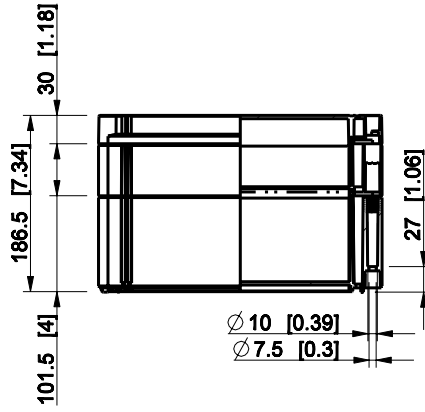

ID	Description	Date	By	Appr.
A				

Dimensions in mm [inches]

Material: ABS	Color: RAL 7035
---------------	-----------------

Supplier:	Tool No:	Weight [kg]: 1.03	Volume:
-----------	----------	-------------------	---------

Dimensions in mm [inches]

Material: ABS	Color: RAL 7035
---------------	-----------------

Supplier:	Tool No:	Weight [kg]: 2.13	Volume:
-----------	----------	-------------------	---------

OABP204018T

Scale	Date	18.12.08
1:5	By	PKos
-	Checked	
-	Ctrl	

model OABP303013T_PART
 drawing CUBO_O.drawing

ID	Description	Date	By	Appr.
A				

Dimensions in mm [inches]

Material: ABS	Color: RAL 7035
---------------	-----------------

Supplier:	Tool No:	Weight [kg]: 2.22	Volume:
-----------	----------	-------------------	---------

ID	Description	Date	By	Appr.
A				

Dimensions in mm [inches]

Material: ABS	Color: RAL 7035
---------------	-----------------

Supplier:	Tool No:	Weight [kg]: 2.18	Volume:
-----------	----------	-------------------	---------