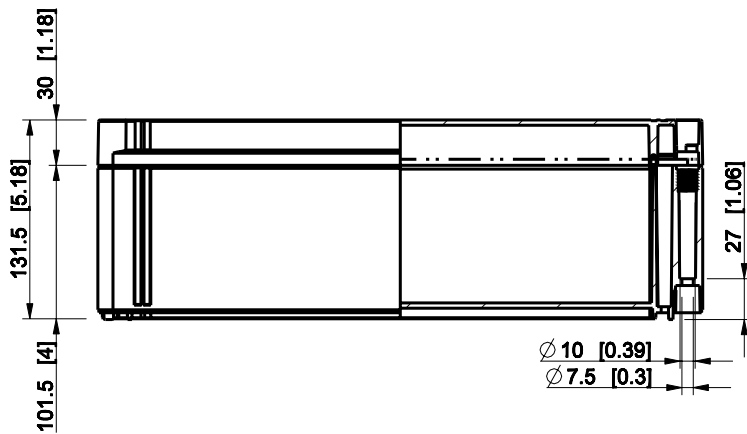

ID	Description	Date	By	Appr.
A				

Dimensions in mm [inches]

Material: ABS	Color: RAL 7035
---------------	-----------------

Supplier:	Tool No:	Weight [kg]: 1.03	Volume:
-----------	----------	-------------------	---------

ID	Description	Date	By	Appr.
A				

Dimensions in mm [inches]

Material: ABS	Color: RAL 7035
---------------	-----------------

Supplier:	Tool No:	Weight [kg]: 1.33	Volume:
-----------	----------	-------------------	---------

Dimensions in mm [inches]

Material: ABS	Color: RAL 7035
---------------	-----------------

Supplier:	Tool No:	Weight [kg]: 1.36	Volume:
-----------	----------	-------------------	---------

OABP203013T

Scale	Date	18.12.08
1:5	By	PKos
-	Checked	
-	Ctrl	

model OABP203018T_PART
 drawing CUBO_O_DRAWING

ID	Description	Date	By	Appr.
A				

Dimensions in mm [inches]

Material: ABS	Color: RAL 7035
---------------	-----------------

Supplier:	Tool No:	Weight [kg]: 1.69	Volume:
-----------	----------	-------------------	---------