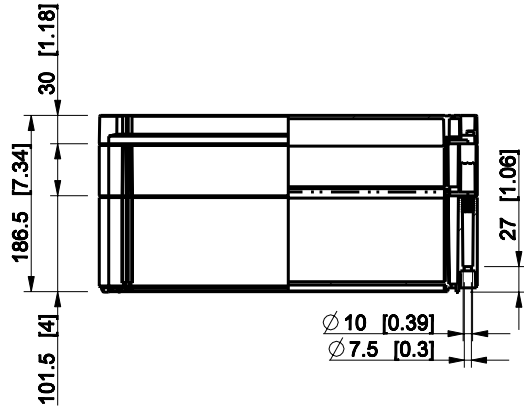

ID	Description	Date	By	Appr.
A				

Dimensions in mm [inches]

Material: ABS	Color: RAL 7035
---------------	-----------------

Supplier:	Tool No:	Weight [kg]: 1.03	Volume:
-----------	----------	-------------------	---------

model OABP303013T_PART
 drawing CUBO_O.drawing

ID	Description	Date	By	Appr.
A				

Dimensions in mm [inches]

Material: ABS	Color: RAL 7035
---------------	-----------------

Supplier:	Tool No:	Weight [kg]: 2.22	Volume:
-----------	----------	-------------------	---------

ID	Description	Date	By	Appr.
A				

Dimensions in mm [inches]

Material: ABS	Color: RAL 7035
---------------	-----------------

Supplier:	Tool No:	Weight [kg]: 2.18	Volume:
-----------	----------	-------------------	---------

Dimensions in mm [inches]

Material: ABS	Color: RAL 7035
---------------	-----------------

Supplier:	Tool No:	Weight [kg]: 2.70	Volume:
-----------	----------	-------------------	---------

OABP304018T

Scale	Date	18.12.08
1:8	By	PKos
-	Checked	
-	Ctrl	