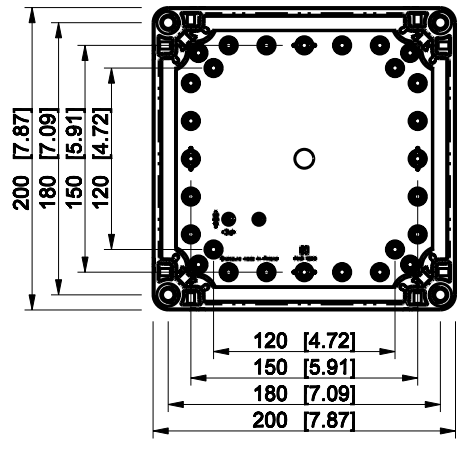

ID	Description	Date	By	Appr.
A				

Dimensions in mm [inches]

Material: ABS	Color: RAL 7035
---------------	-----------------

Supplier:	Tool No:	Weight [kg]: 1.03	Volume:
-----------	----------	-------------------	---------

ID	Description	Date	By	Appr.
A				

Dimensions in mm [inches]

Material: ABS	Color: RAL 7035
---------------	-----------------

Supplier:	Tool No:	Weight [kg]: 1.33	Volume:
-----------	----------	-------------------	---------

Dimensions in mm [inches]

Material: ABS	Color: RAL 7035
---------------	-----------------

Supplier:	Tool No:	Weight [kg]: 1.36	Volume:
-----------	----------	-------------------	---------

OABP203013T

Scale	Date	18.12.08
1:5	By	PKos
-	Checked	
-	Ctrl	

model OABP203018T_PART
 drawing CUBO_O_DRAWING

ID	Description	Date	By	Appr.
A				

Dimensions in mm [inches]

Material: ABS	Color: RAL 7035
---------------	-----------------

Supplier:	Tool No:	Weight [kg]: 1.69	Volume:
-----------	----------	-------------------	---------