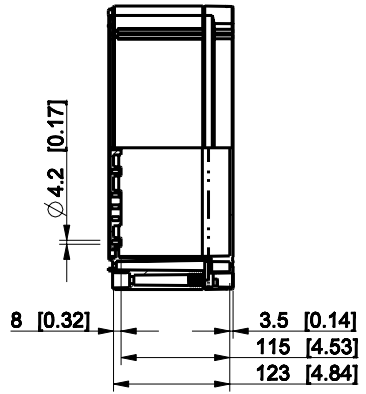

ID	Description	Date	By	Appr.
A				

Dimensions in mm [inches]

Material: ABS	Color: RAL 7035
---------------	-----------------

Supplier:	Tool No:	Weight [kg]: 1.03	Volume:
-----------	----------	-------------------	---------

model OABP303013T_PART
 drawing CUBO_O.drawing

ID	Description	Date	By	Appr.
A				

Dimensions in mm [inches]

Material: ABS	Color: RAL 7035
---------------	-----------------

Supplier:	Tool No:	Weight [kg]: 2.22	Volume:
-----------	----------	-------------------	---------

ID	Description	Date	By	Appr.
A				

Dimensions in mm [inches]

Material: ABS	Color: RAL 7035
---------------	-----------------

Supplier:	Tool No:	Weight [kg]: 2.18	Volume:
-----------	----------	-------------------	---------

Dimensions in mm [inches]

Material: ABS	Color: RAL 7035
---------------	-----------------

Supplier:	Tool No:	Weight [kg]: 2.70	Volume:
-----------	----------	-------------------	---------

OABP304018T

Scale	Date	18.12.08
1:8	By	PKos
-	Checked	
-	Ctrl	