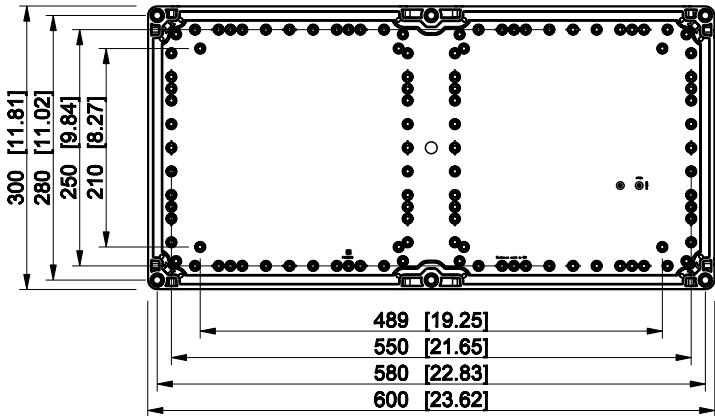

ID	Description	Date	By	Appr.
B				

Dimensions in mm [inches]

Material: ABS	Color: RAL 7035

model OABP306013T_PART drawing CUBO_O_1B_DRAWING	Supplier:	Tool No: -	Weight [kg]: 3.10	Volume:	
	  ENSTO CONTROL OY			Replaces:	
				Replaced:	
	Scale	Date	OABP306013T		
	1:8	19.04.10			
-	By PKOs				
-	Checked				
-	Ctrl	Drw No: -	B		
		Ref: Cubo O			
		Code: OABP306013T			
		Sheet No: