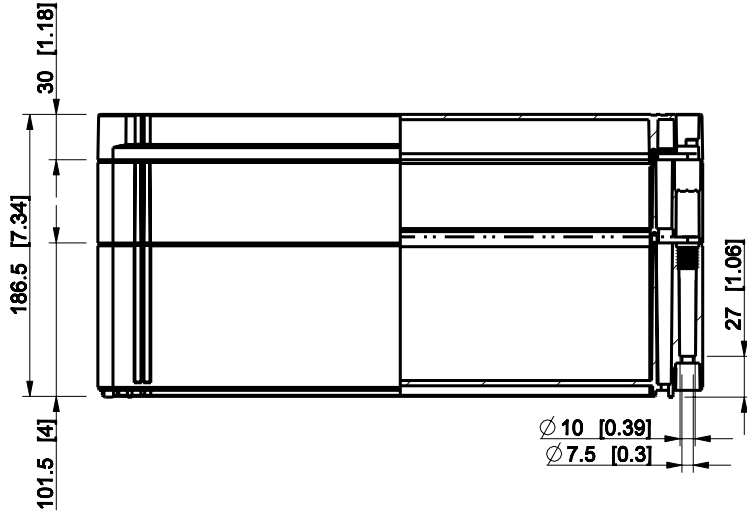

ID	Description	Date	By	Appr.
A				

Dimensions in mm [inches]

Material: ABS	Color: RAL 7035

Supplier:	Tool No:	Weight [kg]: 2.13	Volume:

OABP204018T

Scale	Date	18.12.08
1:5	By	PKos
-	Checked	
-	Ctrl	

Replaces:	
Replaced:	
Drw No:	A
Ref:	Cubo O
Code:	OABP204018T
Sheet No:	

model OABP204018T_PART
drawing CUBO_O.drawing