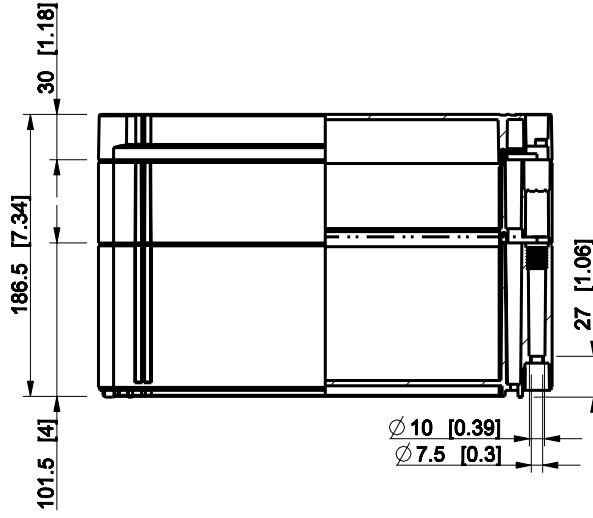

ID	Description	Date	By	Appr.
A