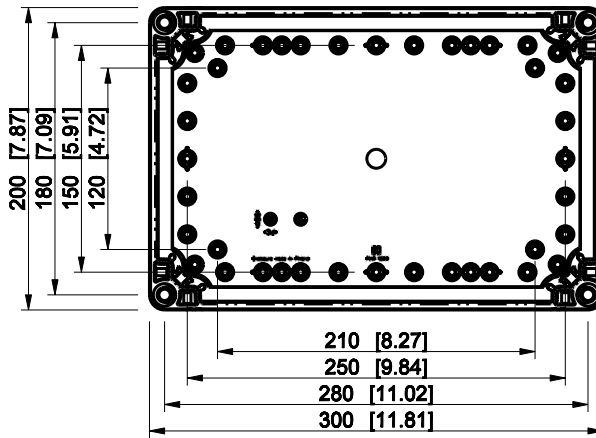

ID	Description	Date	By	Appr.
A				

Dimensions in mm [inches]

Material: ABS	Color: RAL 7035
---------------	-----------------

Supplier:	Tool No:	Weight [kg]: 1.03	Volume:
-----------	----------	-------------------	---------

ID	Description	Date	By	Appr.
A				

Dimensions in mm [inches]

Material: ABS	Color: RAL 7035
---------------	-----------------

Supplier:	Tool No:	Weight [kg]: 1.33	Volume:
-----------	----------	-------------------	---------

Dimensions in mm [inches]

Material: ABS	Color: RAL 7035
---------------	-----------------

Supplier:	Tool No:	Weight [kg]: 1.36	Volume:
-----------	----------	-------------------	---------

OABP203013T

Scale	Date	18.12.08
1:5	By	PKos
-	Checked	
-	Ctrl	

Replaces:	
Replaced:	
Drw No:	A
Ref:	Cubo O
Code:	OABP203013T
Sheet No:	

model OABP203013T_PART
 drawing CUBO_O.drawing

ID	Description	Date	By	Appr.
A				

Dimensions in mm [inches]

Material: ABS	Color: RAL 7035
----------------------	------------------------