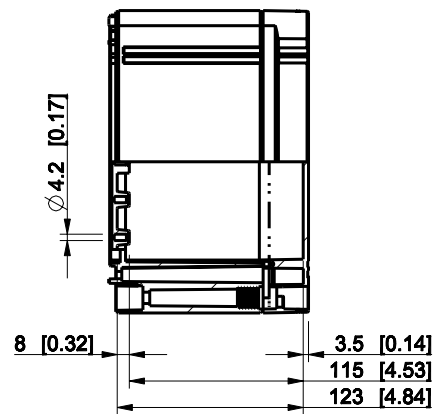

ID	Description	Date	By	Appr.
A				

Dimensions in mm [inches]

Material: ABS	Color: RAL 7035
---------------	-----------------

Supplier:	Tool No:	Weight [kg]: 1.03	Volume:
-----------	----------	-------------------	---------

ID	Description	Date	By	Appr.
A				

Dimensions in mm [inches]

Material: ABS	Color: RAL 7035
---------------	-----------------

Supplier:	Tool No:	Weight [kg]: 1.33	Volume:
-----------	----------	-------------------	---------

Dimensions in mm [inches]

Material: ABS	Color: RAL 7035
---------------	-----------------

Supplier:	Tool No:	Weight [kg]: 1.36	Volume:
-----------	----------	-------------------	---------

OABP203013T

Scale	Date	18.12.08
1:5	By	PKos
-	Checked	
-	Ctrl	

model OABP203018T_PART
 drawing CUBO_O_DRAWING

ID	Description	Date	By	Appr.
A				

Dimensions in mm [inches]

Material: ABS	Color: RAL 7035
---------------	-----------------

Supplier:	Tool No:	Weight [kg]: 1.69	Volume:
-----------	----------	-------------------	---------