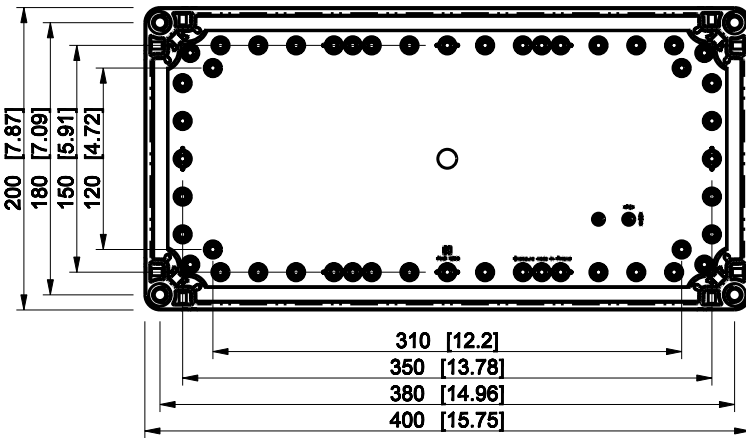

ID	Description	Date	By	Appr.
A				

Dimensions in mm [inches]

Material: ABS	Color: RAL 7035

Supplier:	Tool No:	Weight [kg]: 2.13	Volume:

OABP204018T

Scale	Date	18.12.08
1:5	By	PKos
-	Checked	
-	Ctrl	

Replaces:	
Replaced:	
Drw No:	A
Ref:	Cubo O
Code:	OABP204018T
Sheet No:	

model OABP204018T_PART
drawing CUBO_O.drawing