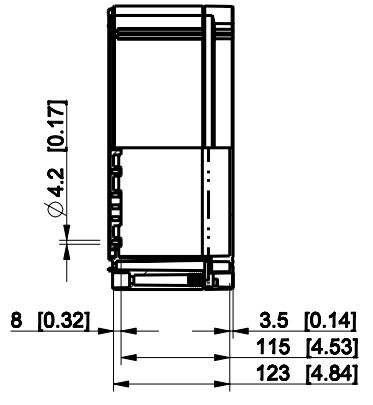

ID	Description	Date	By	Appr.
A