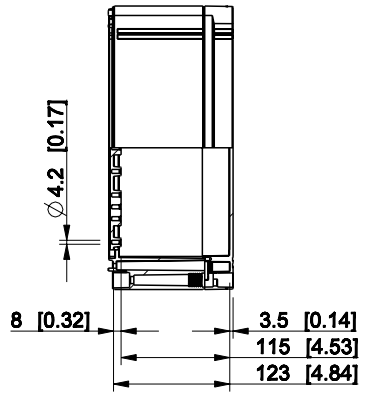

ID	Description	Date	By	Appr.
B				

Dimensions in mm [inches]

Material: ABS	Color: RAL 7035

model OABP306013T_PART drawing CUBO_O_1B_DRAWING	Supplier:	Tool No: -	Weight [kg]: 3.10	Volume:	
	  ENSTO CONTROL OY			Replaces:	
				Replaced:	
	Scale	Date	OABP306013T		
	1:8	19.04.10			
-	By PKOs				
-	Checked				
-	Ctrl	Drw No: -	B		
		Ref: Cubo O			
		Code: OABP306013T			
		Sheet No: