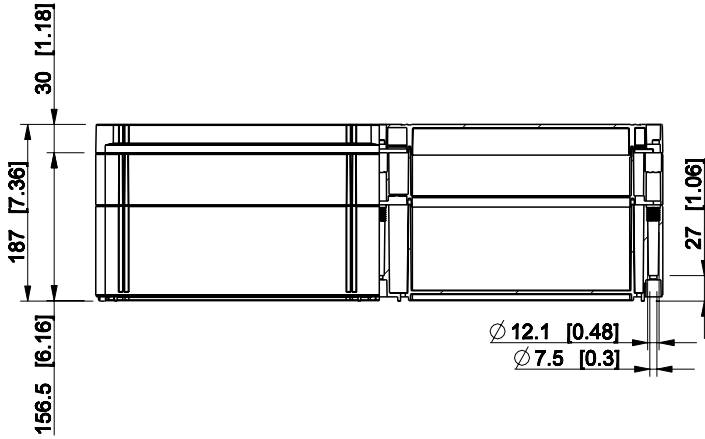

ID	Description	Date	By	Appr.
B				

Dimensions in mm [inches]

Material: ABS	Color: RAL 7035

Supplier:	Tool No: -	Weight [kg]: 3.78	Volume:

OABP306018T

Scale	Date	19.04.10
1:8	By	PKos
-	Checked	
-	Ctrl	

Replaces:
Replaced:
Drw No: - B
Ref: Cubo O
Code: OABP306018T
Sheet No:

model **OABP306018T** PART
drawing **CUBO_O_1B** DRAWING