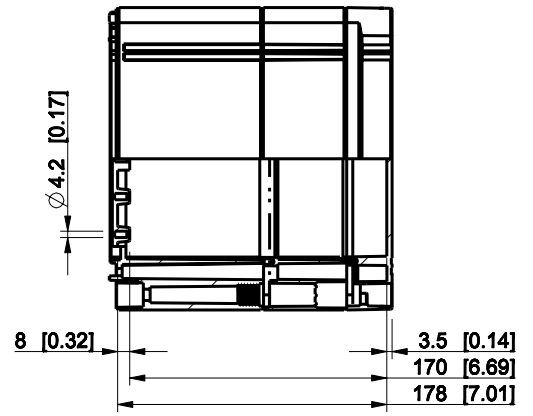

ID	Description	Date	By	Appr.
A				

Dimensions in mm [inches]

Material: ABS	Color: RAL 7035

Supplier:	Tool No:	Weight [kg]: 2.13	Volume:

OABP204018T

Scale	Date	18.12.08
1:5	By	PKos
-	Checked	
-	Ctrl	

Replaces:	
Replaced:	
Drw No:	A
Ref:	Cubo O
Code:	OABP204018T
Sheet No:	

model OABP204018T_PART
drawing CUBO_O.drawing