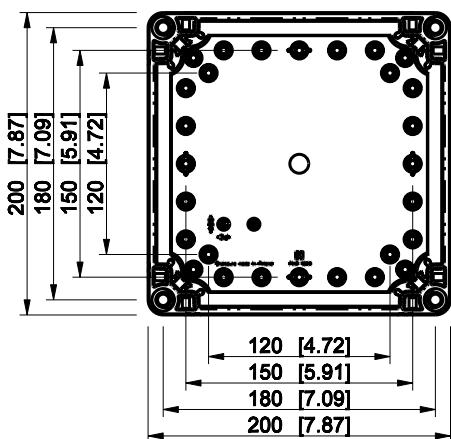

ID	Description	Date	By	Appr.
A				

Dimensions in mm [inches]

Material: ABS	Color: RAL 7035
---------------	-----------------

Supplier:	Tool No:	Weight [kg]: 1.03	Volume:
-----------	----------	-------------------	---------

ID	Description	Date	By	Appr.
A				

Dimensions in mm [inches]

Material: ABS	Color: RAL 7035
---------------	-----------------

Supplier:	Tool No:	Weight [kg]: 1.73	Volume:
-----------	----------	-------------------	---------

Dimensions in mm [inches]

Material: ABS	Color: RAL 7035
---------------	-----------------

Supplier:	Tool No:	Weight [kg]: 1.69	Volume:
-----------	----------	-------------------	---------

OABP204013G

Scale	Date	18.12.08
1:5	By	PKos
-	Checked	
-	Ctrl	

model OABP204018G PART
drawing CUBO_O.dwg

ID	Description	Date	By	Appr.
A				

Dimensions in mm [inches]

Material: ABS	Color: RAL 7035
---------------	-----------------

Supplier:	Tool No:	Weight [kg]: 1.77	Volume:
-----------	----------	-------------------	---------