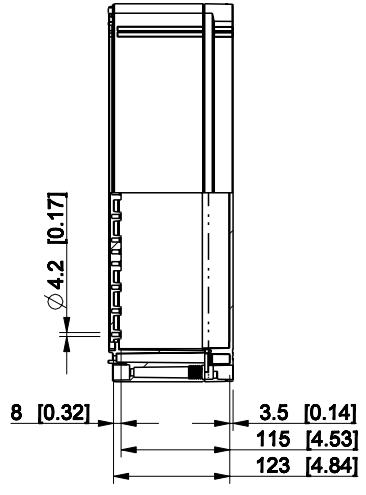

ID	Description	Date	By	Appr.
B				

Dimensions in mm [inches]

Material: ABS	Color: RAL 7035
---------------	-----------------

model OABP306013G PART drawing CUBO_O_1B.DRAWING	Supplier:	Tool No: -	Weight [kg]: 3.10	Volume:	
	 ENSTO CONTROL OY		<h1>OABP306013G</h1>		Replaces:
	Scale	Date			Replaced:
	1:8	19.04.10			Drw No: - B
	-	By PKOs			Ref: Cubo O
-	Checked	Code: OABP306013G	Sheet No:		
-	Ctrl				

ID	Description	Date	By	Appr.
B				

Dimensions in mm [inches]

Material: ABS	Color: RAL 7035
---------------	-----------------

model OABP306018G PART drawing CUBO_O_1B_DRAWING	Supplier:	Tool No: -	Weight [kg]: 3.78	Volume:	
	 ENSTO CONTROL OY			Replaces:	
				Replaced:	
	Scale	Date	<h1>OABP306018G</h1>		
	1:8	19.04.10			
-	By PKOs				
-	Checked		Drw No: - B		
-	Ctrl		Ref: Cubo O		
			Code: OABP306018G		
			Sheet No:		

ID	Description	Date	By	Appr.
A				

Dimensions in mm [inches]

Material: ABS	Color: RAL 7035
----------------------	------------------------

Supplier:	Tool No: -	Weight [kg]: 2.67	Volume:
-----------	------------	--------------------------	---------

Dimensions in mm [inches]

Material: ABS	Color: RAL 7035
---------------	-----------------

Supplier:	Tool No: -	Weight [kg]: 3.26	Volume:
-----------	------------	-------------------	---------

OABP404018G