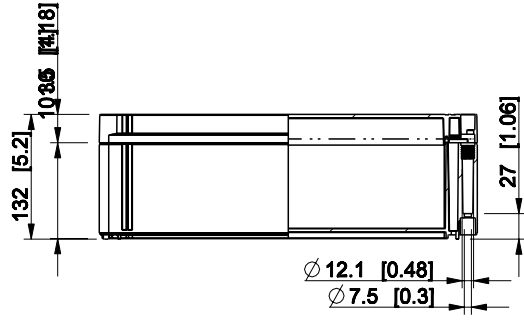

model OABP304013G PART
 drawing CUBO_O.drawing

ID	Description	Date	By	Appr.
A				

Dimensions in mm [inches]

Material: ABS	Color: RAL 7035
---------------	-----------------

Supplier:	Tool No:	Weight [kg]: 2.70	Volume:
-----------	----------	-------------------	---------

ID	Description	Date	By	Appr.
B				

Dimensions in mm [inches]

Material: ABS	Color: RAL 7035
---------------	-----------------

model OABP306013G PART drawing CUBO_O_1B.DRAWING	Supplier:	Tool No: -	Weight [kg]: 3.10	Volume:	
	 ENSTO CONTROL OY		<h1>OABP306013G</h1>		Replaces:
	Scale	Date			Replaced:
	1:8	19.04.10			Drw No: - B
	-	By PKOs			Ref: Cubo O
-	Checked	Code: OABP306013G	Sheet No:		
-	Ctrl				

ID	Description	Date	By	Appr.
B				

Dimensions in mm [inches]

Material: ABS	Color: RAL 7035
---------------	-----------------

model OABP306018G PART drawing CUBO_O_1B_DRAWING	Supplier:	Tool No: -	Weight [kg]: 3.78	Volume:	
	 ENSTO CONTROL OY			Replaces:	
				Replaced:	
	Scale	Date	<h1>OABP306018G</h1>		
	1:8	19.04.10			
-	By PKOs				
-	Checked		Drw No: - B		
-	Ctrl		Ref: Cubo O		
			Code: OABP306018G		
			Sheet No:		

ID	Description	Date	By	Appr.
A				

Dimensions in mm [inches]

Material: ABS	Color: RAL 7035
----------------------	------------------------

Supplier:	Tool No: -	Weight [kg]: 2.67	Volume:
-----------	------------	--------------------------	---------