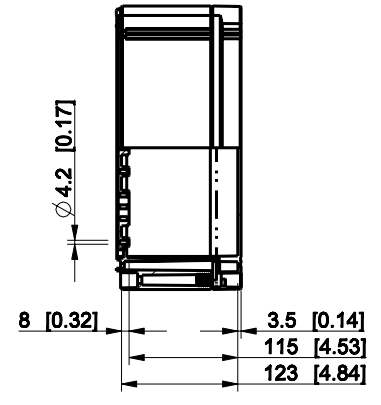

model OABP204018G PART
drawing CUBO_O.dwg

ID	Description	Date	By	Appr.
A				

Dimensions in mm [inches]

Material: ABS	Color: RAL 7035
---------------	-----------------

Supplier:	Tool No:	Weight [kg]: 1.77	Volume:
-----------	----------	-------------------	---------

Dimensions in mm [inches]

Material: ABS	Color: RAL 7035
---------------	-----------------

Supplier:	Tool No:	Weight [kg]: 2.22	Volume:
-----------	----------	-------------------	---------

OABP303018G

Scale	Date	18.12.08
1:8	By	PKos
-	Checked	
-	Ctrl	

Replaces:	
Replaced:	
Drw No:	A
Ref:	Cubo O
Code:	OABP303018G
Sheet No:	

model OABP303018G PART
drawing CUBO_O.drawing

ID	Description	Date	By	Appr.
A				

Dimensions in mm [inches]

Material: ABS	Color: RAL 7035
---------------	-----------------

model OABP304013G PART
 drawing CUBO_O.drawing

ID	Description	Date	By	Appr.
A				

Dimensions in mm [inches]

Material: ABS	Color: RAL 7035
---------------	-----------------

Supplier:	Tool No:	Weight [kg]: 2.70	Volume:
-----------	----------	-------------------	---------