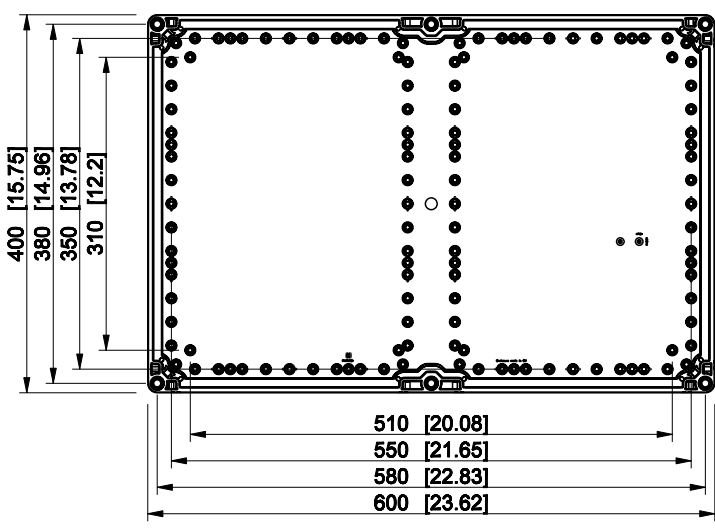

ID	Description	Date	By	Appr.
B				

Dimensions in mm [inches]

Material: ABS	Color: RAL 7035

model OABP406013G PART drawing CUBO_O_1B.drawing	Supplier:	Tool No: -	Weight [kg]: 3.76	Volume:	
	  ENSTO CONTROL OY		OABP406013G	Replaces:	
				Replaced:	
	Scale	Date		19.04.10	Drw No: - B
	1:8	By		PKos	Ref: Cubo O
-	Checked			Code: OABP406013G	
-	Ctrl		Sheet No: