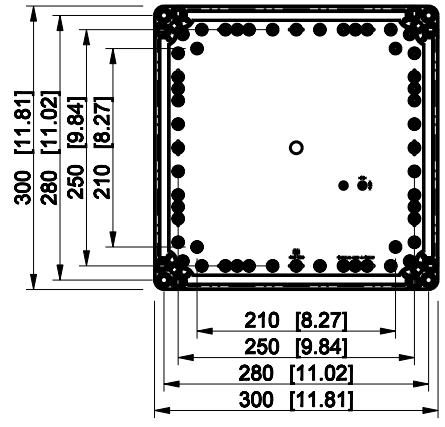

ID	Description	Date	By	Appr.
A				

Dimensions in mm [inches]

Material: ABS	Color: RAL 7035
---------------	-----------------

Supplier:	Tool No:	Weight [kg]: 1.03	Volume:
-----------	----------	-------------------	---------

Dimensions in mm [inches]

Material: ABS	Color: RAL 7035
---------------	-----------------

Supplier:	Tool No:	Weight [kg]: 1.69	Volume:
-----------	----------	-------------------	---------

OABP204013G

Scale	Date	18.12.08
1:5	By	PKos
-	Checked	
-	Ctrl	

model OABP204018G PART
drawing CUBO_O.dwg

ID	Description	Date	By	Appr.
A				

Dimensions in mm [inches]

Material: ABS	Color: RAL 7035
---------------	-----------------

Supplier:	Tool No:	Weight [kg]: 1.77	Volume:
-----------	----------	-------------------	---------

Dimensions in mm [inches]

Material: ABS	Color: RAL 7035
---------------	-----------------

Supplier:	Tool No:	Weight [kg]: 2.22	Volume:
-----------	----------	-------------------	---------

OABP303018G

Scale	Date	18.12.08
1:8	By	PKos
-	Checked	
-	Ctrl	