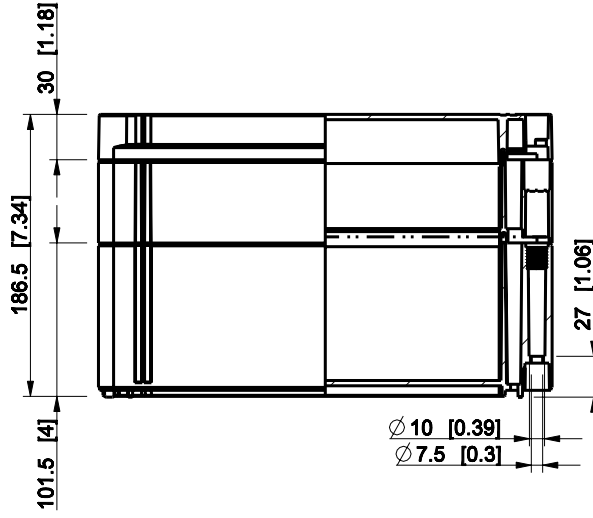

ID	Description	Date	By	Appr.
A				

Dimensions in mm [inches]

Material: ABS	Color: RAL 7035
---------------	-----------------

Supplier:	Tool No:	Weight [kg]: 1.03	Volume:
-----------	----------	-------------------	---------

ID	Description	Date	By	Appr.
A				

Dimensions in mm [inches]

Material: ABS	Color: RAL 7035
---------------	-----------------

Supplier:	Tool No:	Weight [kg]: 1.73	Volume:
-----------	----------	-------------------	---------

Dimensions in mm [inches]

Material: ABS	Color: RAL 7035
---------------	-----------------

Supplier:	Tool No:	Weight [kg]: 1.69	Volume:
-----------	----------	-------------------	---------

OABP204013G

Scale	Date	18.12.08
1:5	By	PKos
-	Checked	
-	Ctrl	

model OABP204018G PART
drawing CUBO_O.dwg

ID	Description	Date	By	Appr.
A				

Dimensions in mm [inches]

Material: ABS	Color: RAL 7035
---------------	-----------------

Supplier:	Tool No:	Weight [kg]: 1.77	Volume:
-----------	----------	-------------------	---------