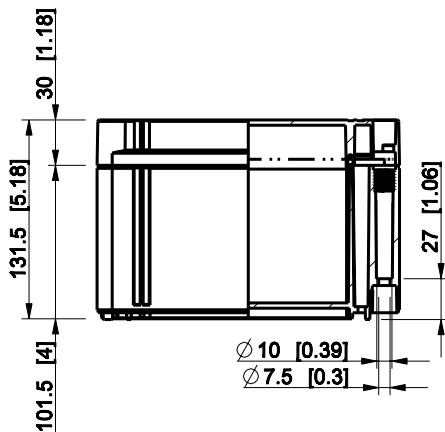

ID	Description	Date	By	Appr.
A				

Dimensions in mm [inches]

Material: ABS	Color: RAL 7035
---------------	-----------------

Supplier:	Tool No:	Weight [kg]: 1.03	Volume:
-----------	----------	-------------------	---------

ID	Description	Date	By	Appr.
A				

Dimensions in mm [inches]

Material: ABS	Color: RAL 7035
---------------	-----------------

Supplier:	Tool No:	Weight [kg]: 1.73	Volume:
-----------	----------	-------------------	---------

Dimensions in mm [inches]

Material: ABS	Color: RAL 7035
---------------	-----------------

Supplier:	Tool No:	Weight [kg]: 1.69	Volume:
-----------	----------	-------------------	---------

OABP204013G

Scale	Date	18.12.08
1:5	By	PKos
-	Checked	
-	Ctrl	

model OABP204018G PART
drawing CUBO_O.dwg

ID	Description	Date	By	Appr.
A				

Dimensions in mm [inches]

Material: ABS	Color: RAL 7035
---------------	-----------------

Supplier:	Tool No:	Weight [kg]: 1.77	Volume:
-----------	----------	-------------------	---------