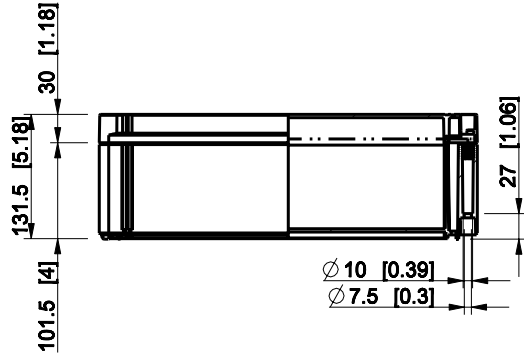

ID	Description	Date	By	Appr.
A