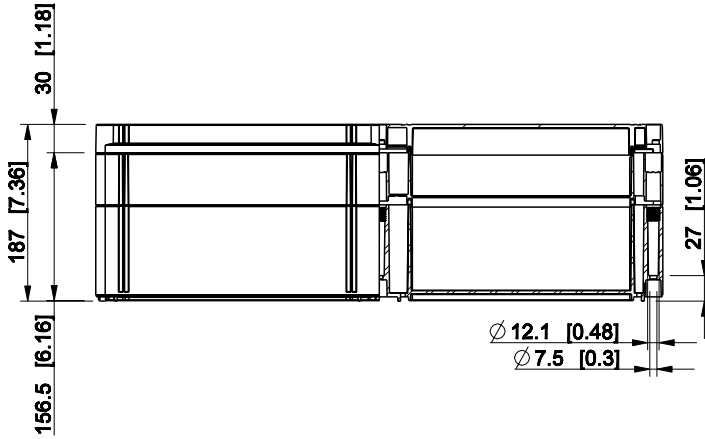

ID	Description	Date	By	Appr.
A				

Dimensions in mm [inches]

Material: ABS	Color: RAL 7035
---------------	-----------------

Supplier:	Tool No:	Weight [kg]: 1.03	Volume:
-----------	----------	-------------------	---------

Dimensions in mm [inches]

Material: ABS	Color: RAL 7035
---------------	-----------------

Supplier:	Tool No: -	Weight [kg]: 3.26	Volume:
-----------	------------	-------------------	---------

OABP404018G

Dimensions in mm [inches]

Material: ABS	Color: RAL 7035
---------------	-----------------

model OABP406013G PART drawing CUBO_O_1B.drawing	Supplier:	Tool No: -	Weight [kg]: 3.76	Volume:	
	 ENSTO CONTROL OY		<h1>OABP406013G</h1>	Replaces:	
				Replaced:	
	Scale	Date		19.04.10	Drw No: - B
	1:8	By		PKos	Ref: Cubo O
-	Checked			Code: OABP406013G	
-	Ctrl		Sheet No:		

ID	Description	Date	By	Appr.
B				

Dimensions in mm [inches]

Material: ABS	Color: RAL 7035
---------------	-----------------

Supplier:	Tool No: -	Weight [kg]: 4.52	Volume:
-----------	------------	-------------------	---------