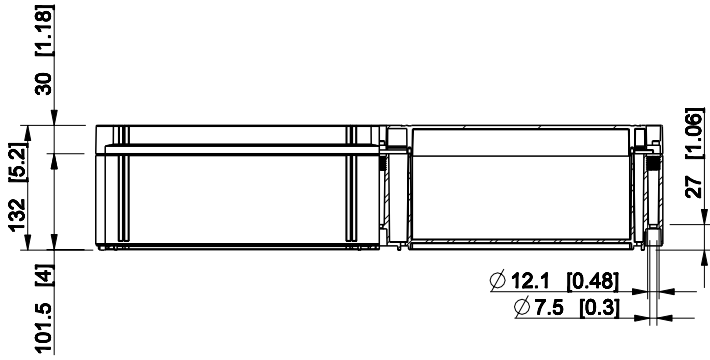

ID	Description	Date	By	Appr.
B				

Dimensions in mm [inches]

Material: ABS	Color: RAL 7035

model OABP406013G PART drawing CUBO_O_1B.drawing	Supplier:	Tool No: -	Weight [kg]: 3.76	Volume:	
	  ENSTO CONTROL OY		OABP406013G	Replaces:	
				Replaced:	
	Scale	Date		19.04.10	Drw No: - B
	1:8	By		PKos	Ref: Cubo O
-	Checked			Code: OABP406013G	
-	Ctrl		Sheet No: