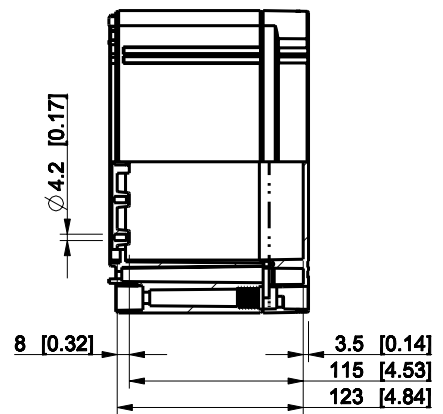

ID	Description	Date	By	Appr.
A				

Dimensions in mm [inches]

Material: ABS	Color: RAL 7035
---------------	-----------------

Supplier:	Tool No:	Weight [kg]: 1.03	Volume:
-----------	----------	-------------------	---------

ID	Description	Date	By	Appr.
A				

Dimensions in mm [inches]

Material: ABS	Color: RAL 7035
---------------	-----------------

Supplier:	Tool No:	Weight [kg]: 1.73	Volume:
-----------	----------	-------------------	---------

Dimensions in mm [inches]

Material: ABS	Color: RAL 7035
---------------	-----------------

Supplier:	Tool No:	Weight [kg]: 1.69	Volume:
-----------	----------	-------------------	---------

OABP204013G

Scale	Date	18.12.08
1:5	By	PKos
-	Checked	
-	Ctrl	

model OABP204018G PART
drawing CUBO_O.dwg

ID	Description	Date	By	Appr.
A				

Dimensions in mm [inches]

Material: ABS	Color: RAL 7035
---------------	-----------------

Supplier:	Tool No:	Weight [kg]: 1.77	Volume:
-----------	----------	-------------------	---------