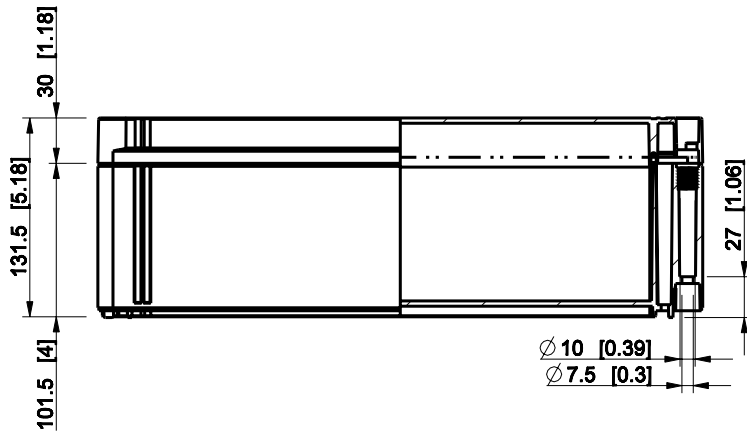

ID	Description	Date	By	Appr.
A				

Dimensions in mm [inches]

Material: ABS	Color: RAL 7035
---------------	-----------------

Supplier:	Tool No:	Weight [kg]: 1.03	Volume:
-----------	----------	-------------------	---------

ID	Description	Date	By	Appr.
A				

Dimensions in mm [inches]

Material: ABS	Color: RAL 7035
---------------	-----------------

Supplier:	Tool No:	Weight [kg]: 1.73	Volume:
-----------	----------	-------------------	---------

Dimensions in mm [inches]

Material: ABS	Color: RAL 7035
---------------	-----------------

Supplier:	Tool No:	Weight [kg]: 1.69	Volume:
-----------	----------	-------------------	---------

OABP204013G

Scale	Date	18.12.08
1:5	By	PKos
-	Checked	
-	Ctrl	

model OABP204018G PART
drawing CUBO_O.dwg

ID	Description	Date	By	Appr.
A				

Dimensions in mm [inches]

Material: ABS	Color: RAL 7035
---------------	-----------------

Supplier:	Tool No:	Weight [kg]: 1.77	Volume:
-----------	----------	-------------------	---------