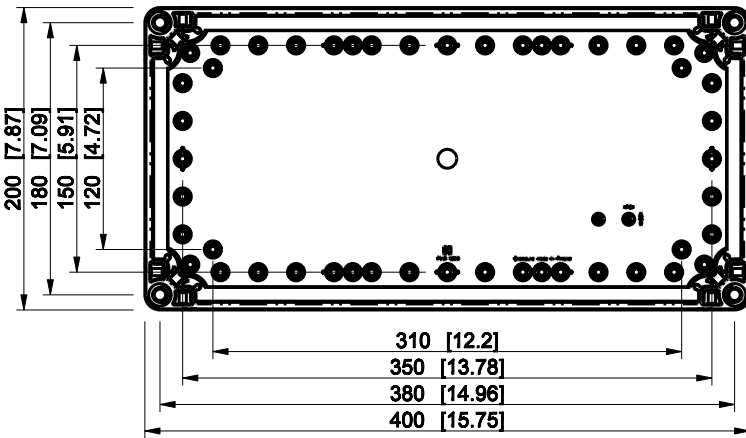

ID	Description	Date	By	Appr.
A				

Dimensions in mm [inches]

Material: ABS	Color: RAL 7035
---------------	-----------------

Supplier:	Tool No:	Weight [kg]: 1.73	Volume:
-----------	----------	-------------------	---------

Dimensions in mm [inches]

Material: ABS	Color: RAL 7035
---------------	-----------------

Supplier:	Tool No:	Weight [kg]: 1.69	Volume:
-----------	----------	-------------------	---------

OABP204013G

Scale	Date	18.12.08
1:5	By	PKos
-	Checked	
-	Ctrl	

Replaces:	
Replaced:	
Drw No:	A
Ref:	Cubo O
Code:	OABP204013G
Sheet No:	

model OABP204013G PART
 drawing CUBO_O.drawing

ID	Description	Date	By	Appr.
A				

Dimensions in mm [inches]

Material: ABS	Color: RAL 7035
---------------	-----------------

model OABP204018G PART
drawing CUBO_O.dwg

ID	Description	Date	By	Appr.
A				

Dimensions in mm [inches]

Material: ABS	Color: RAL 7035
---------------	-----------------

Supplier:	Tool No:	Weight [kg]: 1.77	Volume:
-----------	----------	-------------------	---------