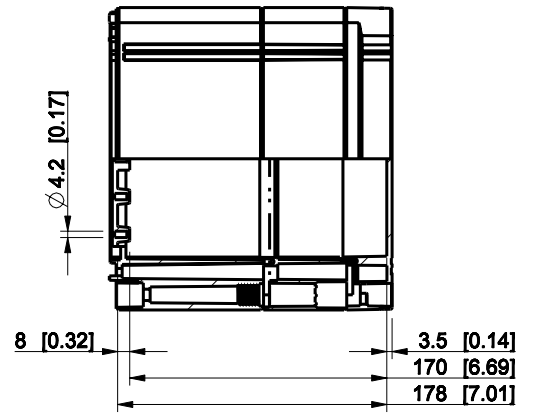

ID	Description	Date	By	Appr.
A				

Dimensions in mm [inches]

Material: ABS	Color: RAL 7035
---------------	-----------------

Supplier:	Tool No:	Weight [kg]: 1.73	Volume:
-----------	----------	-------------------	---------

Dimensions in mm [inches]

Material: ABS	Color: RAL 7035
---------------	-----------------

Supplier:	Tool No:	Weight [kg]: 1.69	Volume:
-----------	----------	-------------------	---------

OABP204013G

Scale	Date	18.12.08
1:5	By	PKos
-	Checked	
-	Ctrl	

Replaces:	
Replaced:	
Drw No:	A
Ref:	Cubo O
Code:	OABP204013G
Sheet No:	

model OABP204013G PART
 drawing CUBO_O.drawing

ID	Description	Date	By	Appr.
A				

Dimensions in mm [inches]

Material: ABS	Color: RAL 7035
---------------	-----------------

model OABP204018G PART
drawing CUBO_O.dwg

ID	Description	Date	By	Appr.
A				

Dimensions in mm [inches]

Material: ABS	Color: RAL 7035
---------------	-----------------

Supplier:	Tool No:	Weight [kg]: 1.77	Volume:
-----------	----------	-------------------	---------