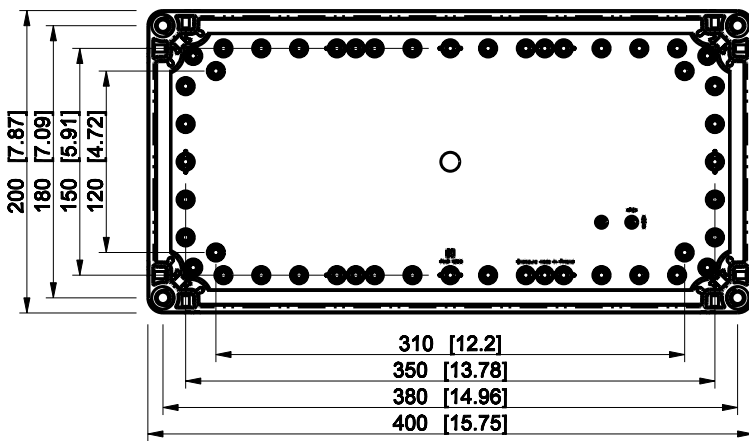

ID	Description	Date	By	Appr.
A				

Dimensions in mm [inches]

Material: ABS	Color: RAL 7035
---------------	-----------------

Supplier:	Tool No:	Weight [kg]: 1.03	Volume:
-----------	----------	-------------------	---------

ID	Description	Date	By	Appr.
A				

Dimensions in mm [inches]

Material: ABS	Color: RAL 7035
---------------	-----------------

Supplier:	Tool No:	Weight [kg]: 1.73	Volume:
-----------	----------	-------------------	---------

Dimensions in mm [inches]

Material: ABS	Color: RAL 7035
---------------	-----------------

Supplier:	Tool No:	Weight [kg]: 1.69	Volume:
-----------	----------	-------------------	---------

OABP204013G

Scale	Date	18.12.08
1:5	By	PKos
-	Checked	
-	Ctrl	

model OABP204018G PART
drawing CUBO_O.dwg

ID	Description	Date	By	Appr.
A				

Dimensions in mm [inches]

Material: ABS	Color: RAL 7035
---------------	-----------------

Supplier:	Tool No:	Weight [kg]: 1.77	Volume:
-----------	----------	-------------------	---------