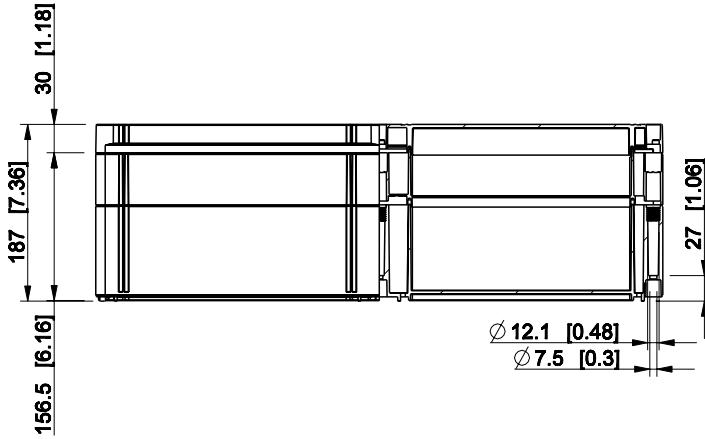

ID	Description	Date	By	Appr.
A				

Dimensions in mm [inches]

Material: ABS	Color: RAL 7035
---------------	-----------------

Supplier:	Tool No:	Weight [kg]: 1.03	Volume:
-----------	----------	-------------------	---------

model OABP304013G PART
 drawing CUBO_O.drawing

ID	Description	Date	By	Appr.
A				

Dimensions in mm [inches]

Material: ABS	Color: RAL 7035
---------------	-----------------

Supplier:	Tool No:	Weight [kg]: 2.70	Volume:
-----------	----------	-------------------	---------

ID	Description	Date	By	Appr.
B				

Dimensions in mm [inches]

Material: ABS	Color: RAL 7035
---------------	-----------------

model OABP306013G PART drawing CUBO_O_1B.DRAWING	Supplier:	Tool No: -	Weight [kg]: 3.10	Volume:	
	 ENSTO CONTROL OY		<h1>OABP306013G</h1>		Replaces:
	Scale	Date			Replaced:
	1:8	19.04.10			Drw No: - B
	-	By PKOs			Ref: Cubo O
-	Checked	Code: OABP306013G	Sheet No:		
-	Ctrl				

ID	Description	Date	By	Appr.
B				

Dimensions in mm [inches]

Material: ABS	Color: RAL 7035
---------------	-----------------

model OABP306018G PART drawing CUBO_O_1B_DRAWING	Supplier:	Tool No: -	Weight [kg]: 3.78	Volume:	
	 ENSTO CONTROL OY			Replaces:	
				Replaced:	
	Scale	Date	<h1>OABP306018G</h1>		
	1:8	19.04.10			
-	By PKOs				
-	Checked		Drw No: - B		
-	Ctrl		Ref: Cubo O		
			Code: OABP306018G		
			Sheet No:		