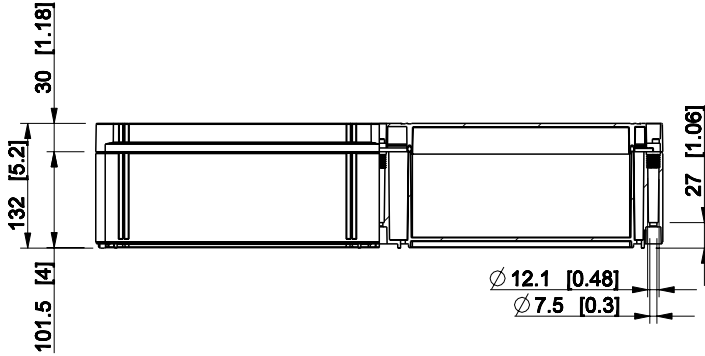

ID	Description	Date	By	Appr.
A				

Dimensions in mm [inches]

Material: ABS	Color: RAL 7035
---------------	-----------------

Supplier:	Tool No:	Weight [kg]: 1.03	Volume:
-----------	----------	-------------------	---------

model OABP304013G PART
 drawing CUBO_O.drawing

ID	Description	Date	By	Appr.
A				

Dimensions in mm [inches]

Material: ABS	Color: RAL 7035
---------------	-----------------

Supplier:	Tool No:	Weight [kg]: 2.70	Volume:
-----------	----------	-------------------	---------

ID	Description	Date	By	Appr.
B				

Dimensions in mm [inches]

Material: ABS	Color: RAL 7035
---------------	-----------------

model OABP306013G PART drawing CUBO_O_1B.DRAWING	Supplier:	Tool No: -	Weight [kg]: 3.10	Volume:	
	 ENSTO CONTROL OY		<h1>OABP306013G</h1>		Replaces:
	Scale	Date			Replaced:
	1:8	19.04.10			Drw No: - B
	-	By PKOs			Ref: Cubo O
-	Checked	Code: OABP306013G	Sheet No:		
-	Ctrl				

ID	Description	Date	By	Appr.
B				

Dimensions in mm [inches]

Material: ABS	Color: RAL 7035
---------------	-----------------

model OABP306018G PART drawing CUBO_O_1B_DRAWING	Supplier:	Tool No: -	Weight [kg]: 3.78	Volume:	
	 ENSTO CONTROL OY			Replaces:	
				Replaced:	
	Scale	Date	<h1>OABP306018G</h1>		
	1:8	19.04.10			
-	By PKOs				
-	Checked		Drw No: - B		
-	Ctrl		Ref: Cubo O		
			Code: OABP306018G		
			Sheet No:		