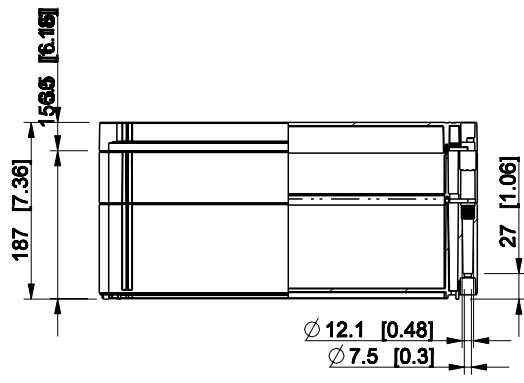

model OABP304013G PART
 drawing CUBO_O.drawing

ID	Description	Date	By	Appr.
A				

Dimensions in mm [inches]

Material: ABS	Color: RAL 7035
---------------	-----------------

Supplier:	Tool No:	Weight [kg]: 2.70	Volume:
-----------	----------	-------------------	---------

ID	Description	Date	By	Appr.
B				

Dimensions in mm [inches]

Material: ABS	Color: RAL 7035
---------------	-----------------

model OABP306018G PART drawing CUBO_O_1B_DRAWING	Supplier:	Tool No: -	Weight [kg]: 3.78	Volume:	
	 ENSTO CONTROL OY			Replaces:	
				Replaced:	
	Scale	Date	<h1>OABP306018G</h1>		
	1:8	19.04.10			
-	By PKOs				
-	Checked		Drw No: - B		
-	Ctrl		Ref: Cubo O		
			Code: OABP306018G		
			Sheet No:		

ID	Description	Date	By	Appr.
A				

Dimensions in mm [inches]

Material: ABS	Color: RAL 7035
----------------------	------------------------

Supplier:	Tool No: -	Weight [kg]: 2.67	Volume:
-----------	------------	--------------------------	---------

Dimensions in mm [inches]

Material: ABS	Color: RAL 7035
---------------	-----------------

Supplier:	Tool No: -	Weight [kg]: 3.26	Volume:
-----------	------------	-------------------	---------

OABP404018G