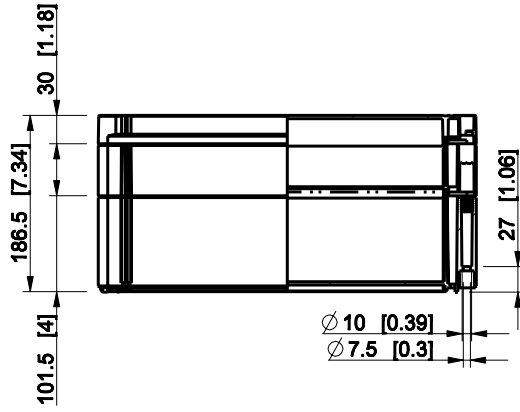

model OABP204018G PART
drawing CUBO_O.dwg

ID	Description	Date	By	Appr.
A				

Dimensions in mm [inches]

Material: ABS	Color: RAL 7035
---------------	-----------------

Supplier:	Tool No:	Weight [kg]: 1.77	Volume:
-----------	----------	-------------------	---------

Dimensions in mm [inches]

Material: ABS	Color: RAL 7035
---------------	-----------------

Supplier:	Tool No:	Weight [kg]: 2.22	Volume:
-----------	----------	-------------------	---------

OABP303018G

Scale	Date	18.12.08
1:8	By	PKos
-	Checked	
-	Ctrl	

Supplier:	Tool No:	Weight [kg]: 2.18	Volume:
-----------	----------	-------------------	---------

OABP304013G

Scale	Date	18.12.08
1:8	By	PKos
-	Checked	
-	Ctrl	

Replaces:	
Replaced:	
Drw No:	A
Ref:	Cubo O
Code:	OABP304013G
Sheet No:	

model OABP304013G PART
 drawing CUBO_O.drawing

ID	Description	Date	By	Appr.
A				

Dimensions in mm [inches]

Material: ABS	Color: RAL 7035
---------------	-----------------

Supplier:	Tool No:	Weight [kg]: 2.70	Volume:
-----------	----------	-------------------	---------