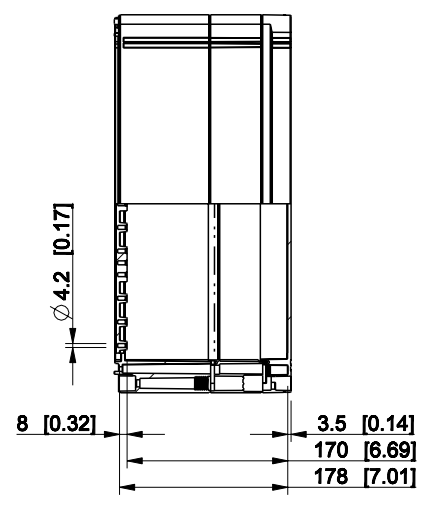

model OABP304013G PART
 drawing CUBO_O.drawing

ID	Description	Date	By	Appr.
A				

Dimensions in mm [inches]

Material: ABS	Color: RAL 7035
---------------	-----------------

Supplier:	Tool No:	Weight [kg]: 2.70	Volume:
-----------	----------	-------------------	---------

ID	Description	Date	By	Appr.
B				

Dimensions in mm [inches]

Material: ABS	Color: RAL 7035
---------------	-----------------

model OABP306018G PART drawing CUBO_O_1B_DRAWING	Supplier:	Tool No: -	Weight [kg]: 3.78	Volume:	
	 ENSTO CONTROL OY			Replaces:	
				Replaced:	
	Scale	Date	<h1>OABP306018G</h1>		
	1:8	19.04.10			
-	By PKOs				
-	Checked		Drw No: - B		
-	Ctrl		Ref: Cubo O		
			Code: OABP306018G		
			Sheet No:		

ID	Description	Date	By	Appr.
A				

Dimensions in mm [inches]

Material: ABS	Color: RAL 7035
----------------------	------------------------

Supplier:	Tool No: -	Weight [kg]: 2.67	Volume:
-----------	------------	--------------------------	---------

Dimensions in mm [inches]

Material: ABS	Color: RAL 7035
---------------	-----------------

Supplier:	Tool No: -	Weight [kg]: 3.26	Volume:
-----------	------------	-------------------	---------

OABP404018G