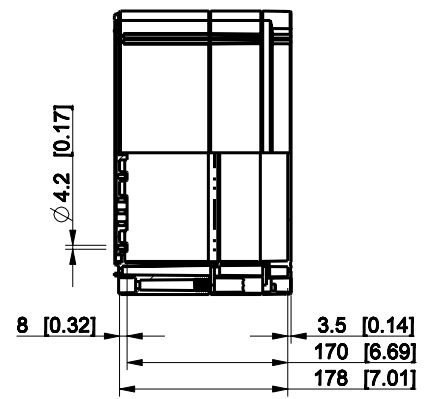

ID	Description	Date	By	Appr.
A				

Dimensions in mm [inches]

Material: ABS	Color: RAL 7035
---------------	-----------------

Supplier:	Tool No:	Weight [kg]: 1.73	Volume:
-----------	----------	-------------------	---------

Dimensions in mm [inches]

Material: ABS	Color: RAL 7035
---------------	-----------------

Supplier:	Tool No:	Weight [kg]: 1.69	Volume:
-----------	----------	-------------------	---------

OABP204013G

Scale	Date	18.12.08
1:5	By	PKos
-	Checked	
-	Ctrl	

model OABP204018G PART
drawing CUBO_O.dwg

ID	Description	Date	By	Appr.
A				

Dimensions in mm [inches]

Material: ABS	Color: RAL 7035
---------------	-----------------

Supplier:	Tool No:	Weight [kg]: 1.77	Volume:
-----------	----------	-------------------	---------

Dimensions in mm [inches]

Material: ABS	Color: RAL 7035
---------------	-----------------

Supplier:	Tool No:	Weight [kg]: 2.22	Volume:
-----------	----------	-------------------	---------

OABP303018G

Scale	Date	18.12.08
1:8	By	PKos
-	Checked	
-	Ctrl	