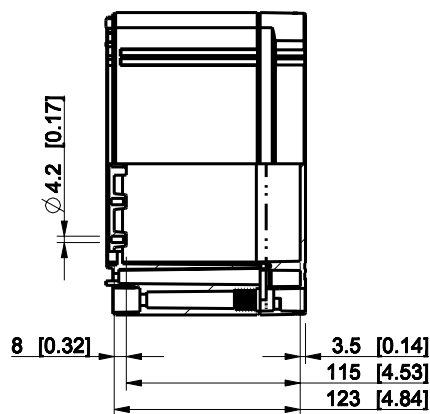

ID	Description	Date	By	Appr.
A				

Dimensions in mm [inches]

Material: ABS	Color: RAL 7035
---------------	-----------------

Supplier:	Tool No:	Weight [kg]: 1.03	Volume:
-----------	----------	-------------------	---------

ID	Description	Date	By	Appr.
A				

Dimensions in mm [inches]

Material: ABS	Color: RAL 7035
---------------	-----------------

Supplier:	Tool No:	Weight [kg]: 1.73	Volume:
-----------	----------	-------------------	---------

Dimensions in mm [inches]

Material: ABS	Color: RAL 7035
---------------	-----------------

Supplier:	Tool No:	Weight [kg]: 1.69	Volume:
-----------	----------	-------------------	---------

OABP204013G

Scale	Date	18.12.08
1:5	By	PKos
-	Checked	
-	Ctrl	

model OABP204018G PART
drawing CUBO_O.dwg

ID	Description	Date	By	Appr.
A				

Dimensions in mm [inches]

Material: ABS	Color: RAL 7035
---------------	-----------------

Supplier:	Tool No:	Weight [kg]: 1.77	Volume:
-----------	----------	-------------------	---------