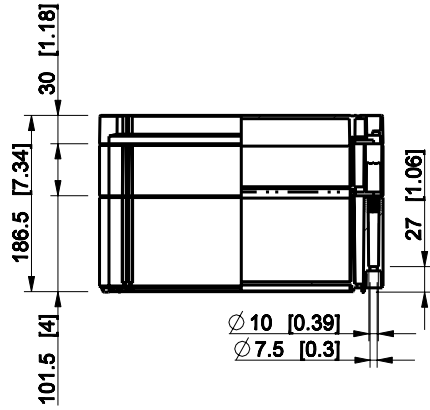

ID	Description	Date	By	Appr.
A				

Dimensions in mm [inches]

Material: ABS	Color: RAL 7035
---------------	-----------------

Supplier:	Tool No:	Weight [kg]: 1.03	Volume:
-----------	----------	-------------------	---------

Dimensions in mm [inches]

Material: ABS	Color: RAL 7035
---------------	-----------------

Supplier:	Tool No:	Weight [kg]: 1.69	Volume:
-----------	----------	-------------------	---------

OABP204013G

Scale	Date	18.12.08
1:5	By	PKos
-	Checked	
-	Ctrl	

model OABP204018G PART
drawing CUBO_O.dwg

ID	Description	Date	By	Appr.
A				

Dimensions in mm [inches]

Material: ABS	Color: RAL 7035
---------------	-----------------

Supplier:	Tool No:	Weight [kg]: 1.77	Volume:
-----------	----------	-------------------	---------

Dimensions in mm [inches]

Material: ABS	Color: RAL 7035
---------------	-----------------

Supplier:	Tool No:	Weight [kg]: 2.22	Volume:
-----------	----------	-------------------	---------

OABP303018G

Scale	Date	18.12.08
1:8	By	PKos
-	Checked	
-	Ctrl	