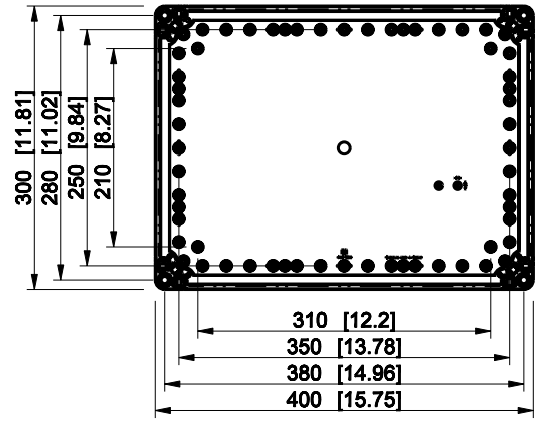

ID	Description	Date	By	Appr.
A