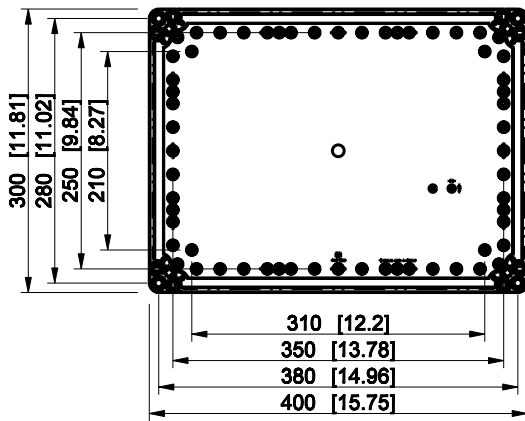

ID	Description	Date	By	Appr.
A				

Dimensions in mm [inches]

Material: ABS	Color: RAL 7035
---------------	-----------------

Supplier:	Tool No:	Weight [kg]: 1.03	Volume:
-----------	----------	-------------------	---------

Dimensions in mm [inches]

Material: ABS	Color: RAL 7035
---------------	-----------------

Supplier:	Tool No:	Weight [kg]: 2.22	Volume:
-----------	----------	-------------------	---------

OABP303018G

Scale	Date	18.12.08
1:8	By	PKos
-	Checked	
-	Ctrl	

Supplier:	Tool No:	Weight [kg]: 2.18	Volume:
-----------	----------	-------------------	---------

OABP304013G

Scale	Date	18.12.08
1:8	By	PKos
-	Checked	
-	Ctrl	

Replaces:	
Replaced:	
Drw No:	A
Ref:	Cubo O
Code:	OABP304013G
Sheet No:	

model OABP304013G PART
 drawing CUBO_O.drawing

ID	Description	Date	By	Appr.
A				

Dimensions in mm [inches]

Material: ABS	Color: RAL 7035
---------------	-----------------

Supplier:	Tool No:	Weight [kg]: 2.70	Volume:
-----------	----------	-------------------	---------