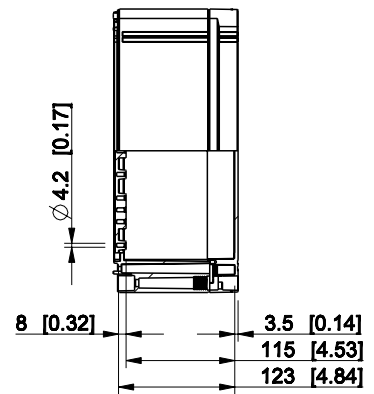

model OABP304013G PART
 drawing CUBO_O.drawing

ID	Description	Date	By	Appr.
A				

Dimensions in mm [inches]

Material: ABS	Color: RAL 7035
---------------	-----------------

Supplier:	Tool No:	Weight [kg]: 2.70	Volume:
-----------	----------	-------------------	---------

ID	Description	Date	By	Appr.
B				

Dimensions in mm [inches]

Material: ABS	Color: RAL 7035
---------------	-----------------

model OABP306013G PART drawing CUBO_O_1B.DRAWING	Supplier:	Tool No: -	Weight [kg]: 3.10	Volume:	
	 ENSTO CONTROL OY		<h1>OABP306013G</h1>		Replaces:
	Scale	Date			Replaced:
	1:8	19.04.10			Drw No: - B
	-	By PKOs			Ref: Cubo O
-	Checked	Code: OABP306013G	Sheet No:		
-	Ctrl				

ID	Description	Date	By	Appr.
B				

Dimensions in mm [inches]

Material: ABS	Color: RAL 7035
---------------	-----------------

model OABP306018G PART drawing CUBO_O_1B_DRAWING	Supplier:	Tool No: -	Weight [kg]: 3.78	Volume:	
	 ENSTO CONTROL OY			Replaces:	
				Replaced:	
	Scale	Date	<h1>OABP306018G</h1>		
	1:8	19.04.10			
-	By PKOs				
-	Checked		Drw No: - B		
-	Ctrl		Ref: Cubo O		
			Code: OABP306018G		
			Sheet No:		

ID	Description	Date	By	Appr.
A				

Dimensions in mm [inches]

Material: ABS	Color: RAL 7035
----------------------	------------------------

Supplier:	Tool No: -	Weight [kg]: 2.67	Volume:
-----------	------------	--------------------------	---------