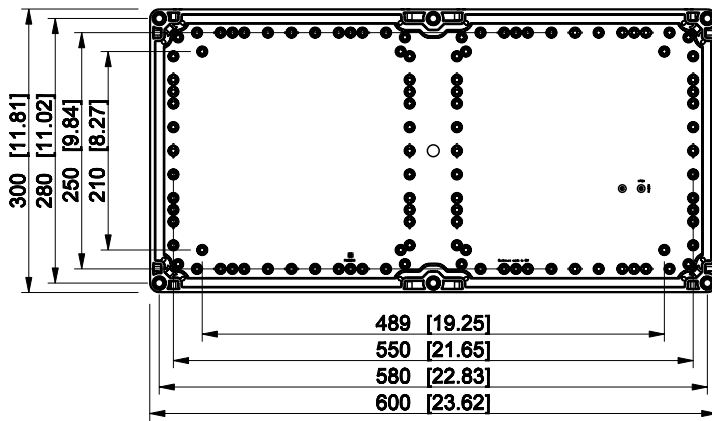

ID	Description	Date	By	Appr.
A				

Dimensions in mm [inches]

Material: ABS	Color: RAL 7035
---------------	-----------------

Supplier:	Tool No:	Weight [kg]: 1.03	Volume:
-----------	----------	-------------------	---------

model OABP304013G PART
 drawing CUBO_O.drawing

ID	Description	Date	By	Appr.
A				

Dimensions in mm [inches]

Material: ABS	Color: RAL 7035
---------------	-----------------

Supplier:	Tool No:	Weight [kg]: 2.70	Volume:
-----------	----------	-------------------	---------

ID	Description	Date	By	Appr.
B				

Dimensions in mm [inches]

Material: ABS	Color: RAL 7035
---------------	-----------------

model OABP306013G PART drawing CUBO_O_1B.DRAWING	Supplier:	Tool No: -	Weight [kg]: 3.10	Volume:	
	 ENSTO CONTROL OY		<h1>OABP306013G</h1>		Replaces:
	Scale	Date			Replaced:
	1:8	19.04.10			Drw No: - B
	-	By PKOs			Ref: Cubo O
-	Checked	Code: OABP306013G	Sheet No:		
-	Ctrl				