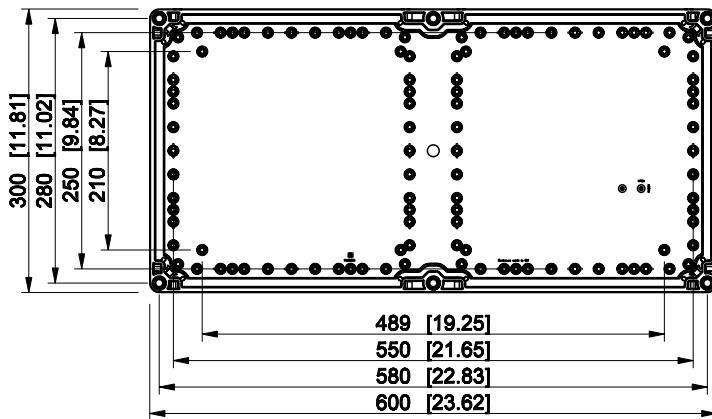

ID	Description	Date	By	Appr.
A				

Dimensions in mm [inches]

Material: ABS	Color: RAL 7035
---------------	-----------------

Supplier:	Tool No:	Weight [kg]: 1.03	Volume:
-----------	----------	-------------------	---------

ID	Description	Date	By	Appr.
B				

Dimensions in mm [inches]

Material: ABS	Color: RAL 7035
---------------	-----------------

model OABP306013G PART drawing CUBO_O_1B.DRAWING	Supplier:	Tool No: -	Weight [kg]: 3.10	Volume:	
	 ENSTO CONTROL OY		<h1>OABP306013G</h1>		Replaces:
	Scale	Date			Replaced:
	1:8	19.04.10			Drw No: - B
	-	By PKOs			Ref: Cubo O
-	Checked	Code: OABP306013G	Sheet No:		
-	Ctrl				

ID	Description	Date	By	Appr.
B				

Dimensions in mm [inches]

Material: ABS	Color: RAL 7035
---------------	-----------------

model OABP306018G PART drawing CUBO_O_1B_DRAWING	Supplier:	Tool No: -	Weight [kg]: 3.78	Volume:	
	 ENSTO CONTROL OY			Replaces:	
				Replaced:	
	Scale	Date	<h1>OABP306018G</h1>		
	1:8	19.04.10			
-	By PKOs				
-	Checked		Drw No: - B		
-	Ctrl		Ref: Cubo O		
			Code: OABP306018G		
			Sheet No:		

Dimensions in mm [inches]

Material: ABS	Color: RAL 7035
---------------	-----------------

Supplier:	Tool No: -	Weight [kg]: 3.26	Volume:
-----------	------------	-------------------	---------

OABP404018G