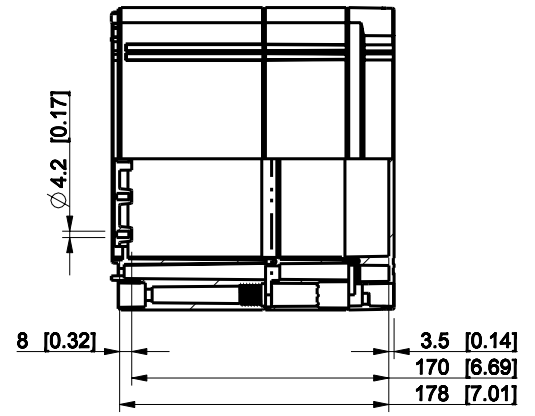

ID	Description	Date	By	Appr.
A				

Dimensions in mm [inches]

Material: ABS	Color: RAL 7035
---------------	-----------------

Supplier:	Tool No:	Weight [kg]: 1.03	Volume:
-----------	----------	-------------------	---------

ID	Description	Date	By	Appr.
A				

Dimensions in mm [inches]

Material: ABS	Color: RAL 7035
---------------	-----------------

Supplier:	Tool No:	Weight [kg]: 1.73	Volume:
-----------	----------	-------------------	---------

Dimensions in mm [inches]

Material: ABS	Color: RAL 7035
---------------	-----------------

Supplier:	Tool No:	Weight [kg]: 1.69	Volume:
-----------	----------	-------------------	---------

OABP204013G

Scale	Date	18.12.08
1:5	By	PKos
-	Checked	
-	Ctrl	

model OABP204018G PART
drawing CUBO_O.dwg

ID	Description	Date	By	Appr.
A				

Dimensions in mm [inches]

Material: ABS	Color: RAL 7035
---------------	-----------------

Supplier:	Tool No:	Weight [kg]: 1.77	Volume:
-----------	----------	-------------------	---------