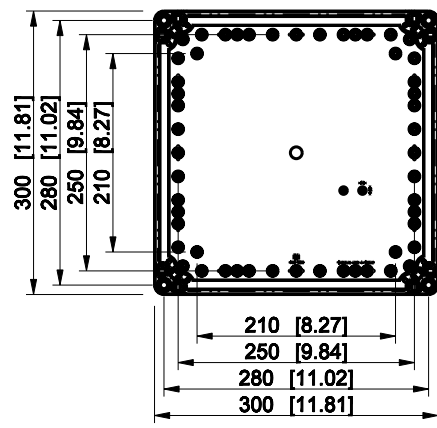

ID	Description	Date	By	Appr.
A				

Dimensions in mm [inches]

Material: ABS	Color: RAL 7035
---------------	-----------------

Supplier:	Tool No:	Weight [kg]: 1.03	Volume:
-----------	----------	-------------------	---------

Dimensions in mm [inches]

Material: ABS	Color: RAL 7035
---------------	-----------------

Supplier:	Tool No:	Weight [kg]: 1.69	Volume:
-----------	----------	-------------------	---------

OABP204013G

Scale	Date	18.12.08
1:5	By	PKos
-	Checked	
-	Ctrl	

model OABP204018G PART
drawing CUBO_O.dwg

ID	Description	Date	By	Appr.
A				

Dimensions in mm [inches]

Material: ABS	Color: RAL 7035
---------------	-----------------

Supplier:	Tool No:	Weight [kg]: 1.77	Volume:
-----------	----------	-------------------	---------

Dimensions in mm [inches]

Material: ABS	Color: RAL 7035
---------------	-----------------

Supplier:	Tool No:	Weight [kg]: 2.22	Volume:
-----------	----------	-------------------	---------

OABP303018G

Scale	Date	18.12.08
1:8	By	PKos
-	Checked	
-	Ctrl	