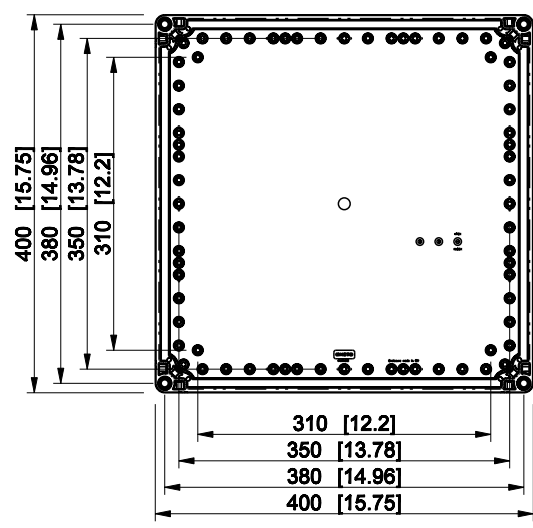

ID	Description	Date	By	Appr.
A				

Dimensions in mm [inches]

Material: ABS	Color: RAL 7035
---------------	-----------------

Supplier:	Tool No:	Weight [kg]: 1.03	Volume:
-----------	----------	-------------------	---------

ID	Description	Date	By	Appr.
B				

Dimensions in mm [inches]

Material: ABS	Color: RAL 7035
---------------	-----------------

model OABP306018G PART drawing CUBO_O_1B_DRAWING	Supplier:	Tool No: -	Weight [kg]: 3.78	Volume:	
	 ENSTO CONTROL OY			Replaces:	
				Replaced:	
	Scale	Date	<h1>OABP306018G</h1>		
	1:8	19.04.10			
-	By PKOs				
-	Checked		Drw No: - B		
-	Ctrl		Ref: Cubo O		
			Code: OABP306018G		
			Sheet No:		

ID	Description	Date	By	Appr.
A				

Dimensions in mm [inches]

Material: ABS	Color: RAL 7035
----------------------	------------------------

Supplier:	Tool No: -	Weight [kg]: 2.67	Volume:
-----------	------------	--------------------------	---------

Dimensions in mm [inches]

Material: ABS	Color: RAL 7035
---------------	-----------------

Supplier:	Tool No: -	Weight [kg]: 3.26	Volume:
-----------	------------	-------------------	---------

OABP404018G