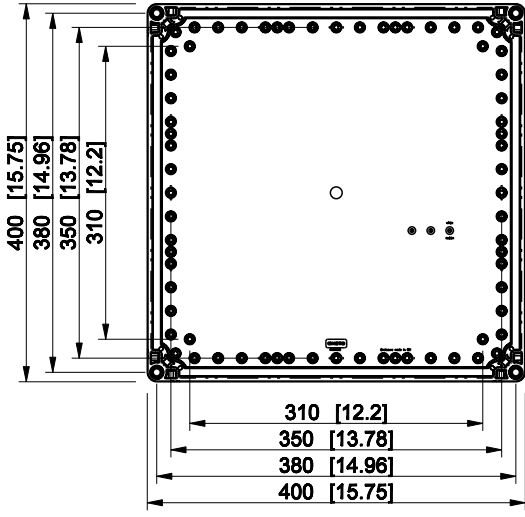

ID	Description	Date	By	Appr.
A				

Dimensions in mm [inches]

Material: ABS	Color: RAL 7035
---------------	-----------------

Supplier:	Tool No:	Weight [kg]: 1.03	Volume:
-----------	----------	-------------------	---------

ID	Description	Date	By	Appr.
B				

Dimensions in mm [inches]

Material: ABS	Color: RAL 7035
---------------	-----------------

model OABP306018G PART drawing CUBO_O_1B_DRAWING	Supplier:	Tool No: -	Weight [kg]: 3.78	Volume:	
	 ENSTO CONTROL OY			Replaces:	
				Replaced:	
	Scale	Date	<h1>OABP306018G</h1>		
	1:8	19.04.10			
-	By PKOs				
-	Checked		Drw No: - B		
-	Ctrl		Ref: Cubo O		
			Code: OABP306018G		
			Sheet No:		

ID	Description	Date	By	Appr.
A				

Dimensions in mm [inches]

Material: ABS	Color: RAL 7035
----------------------	------------------------

Supplier:	Tool No: -	Weight [kg]: 2.67	Volume:
-----------	------------	--------------------------	---------

Dimensions in mm [inches]

Material: ABS	Color: RAL 7035
---------------	-----------------

Supplier:	Tool No: -	Weight [kg]: 3.26	Volume:
-----------	------------	-------------------	---------

OABP404018G