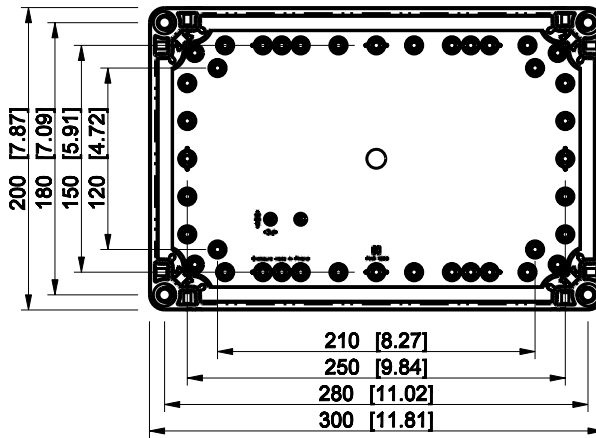

ID	Description	Date	By	Appr.
A				

Dimensions in mm [inches]

Material: ABS	Color: RAL 7035
---------------	-----------------

Supplier:	Tool No:	Weight [kg]: 1.03	Volume:
-----------	----------	-------------------	---------

ID	Description	Date	By	Appr.
A				

Dimensions in mm [inches]

Material: ABS	Color: RAL 7035
---------------	-----------------

Supplier:	Tool No:	Weight [kg]: 1.73	Volume:
-----------	----------	-------------------	---------

Dimensions in mm [inches]

Material: ABS	Color: RAL 7035
---------------	-----------------

Supplier:	Tool No:	Weight [kg]: 1.69	Volume:
-----------	----------	-------------------	---------

OABP204013G

Scale	Date	18.12.08
1:5	By	PKos
-	Checked	
-	Ctrl	

model OABP204018G PART
drawing CUBO_O.dwg

ID	Description	Date	By	Appr.
A				

Dimensions in mm [inches]

Material: ABS	Color: RAL 7035
---------------	-----------------

Supplier:	Tool No:	Weight [kg]: 1.77	Volume:
-----------	----------	-------------------	---------