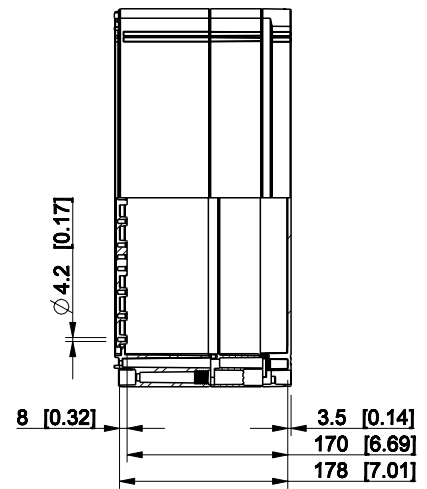

ID	Description	Date	By	Appr.
A				

Dimensions in mm [inches]

Material: ABS	Color: RAL 7035
----------------------	------------------------

Supplier:	Tool No: -	Weight [kg]: 2.67	Volume:
-----------	------------	--------------------------	---------

Dimensions in mm [inches]

Material: ABS	Color: RAL 7035
---------------	-----------------

Supplier:	Tool No: -	Weight [kg]: 3.26	Volume:
-----------	------------	-------------------	---------

OABP404018G

Dimensions in mm [inches]

Material: ABS	Color: RAL 7035
---------------	-----------------

model OABP406013G PART drawing CUBO_O_1B.drawing	Supplier:	Tool No: -	Weight [kg]: 3.76	Volume:	
	 ENSTO CONTROL OY		<h1>OABP406013G</h1>	Replaces:	
				Replaced:	
	Scale	Date		19.04.10	Drw No: - B
	1:8	By		PKos	Ref: Cubo O
-	Checked			Code: OABP406013G	
-	Ctrl		Sheet No:		

ID	Description	Date	By	Appr.
B				

Dimensions in mm [inches]

Material: ABS	Color: RAL 7035
---------------	-----------------

Supplier:	Tool No: -	Weight [kg]: 4.52	Volume:
-----------	------------	-------------------	---------