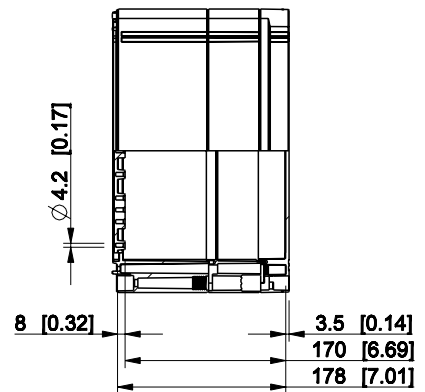

model OABP304013G PART
 drawing CUBO_O.drawing

ID	Description	Date	By	Appr.
A				

Dimensions in mm [inches]

Material: ABS	Color: RAL 7035
---------------	-----------------

Supplier:	Tool No:	Weight [kg]: 2.70	Volume:
-----------	----------	-------------------	---------

ID	Description	Date	By	Appr.
B				

Dimensions in mm [inches]

Material: ABS	Color: RAL 7035
---------------	-----------------

model OABP306013G PART drawing CUBO_O_1B.DRAWING	Supplier:	Tool No: -	Weight [kg]: 3.10	Volume:	
	 ENSTO CONTROL OY		<h1>OABP306013G</h1>		Replaces:
	Scale	Date			Replaced:
	1:8	19.04.10			Drw No: - B
	-	By PKOs			Ref: Cubo O
-	Checked	Code: OABP306013G	Sheet No:		
-	Ctrl				

ID	Description	Date	By	Appr.
B				

Dimensions in mm [inches]

Material: ABS	Color: RAL 7035
---------------	-----------------

model OABP306018G PART drawing CUBO_O_1B_DRAWING	Supplier:	Tool No: -	Weight [kg]: 3.78	Volume:	
	 ENSTO CONTROL OY			Replaces:	
				Replaced:	
	Scale	Date	<h1>OABP306018G</h1>		
	1:8	19.04.10			
-	By PKOs				
-	Checked		Drw No: - B		
-	Ctrl		Ref: Cubo O		
			Code: OABP306018G		
			Sheet No:		

ID	Description	Date	By	Appr.
A				

Dimensions in mm [inches]

Material: ABS	Color: RAL 7035
----------------------	------------------------

Supplier:	Tool No: -	Weight [kg]: 2.67	Volume:
-----------	------------	--------------------------	---------