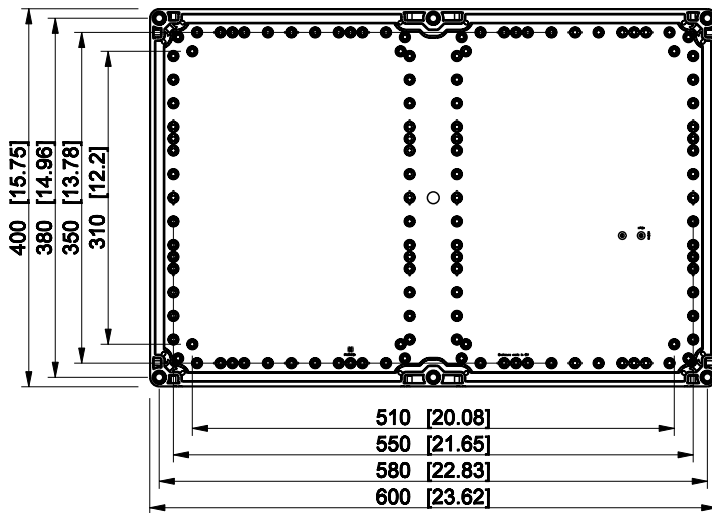

ID	Description	Date	By	Appr.
B