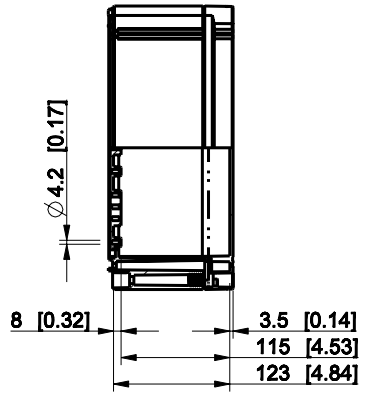

ID	Description	Date	By	Appr.
A				

Dimensions in mm [inches]

Material: ABS	Color: RAL 7035
---------------	-----------------

Supplier:	Tool No:	Weight [kg]: 1.73	Volume:
-----------	----------	-------------------	---------

Dimensions in mm [inches]

Material: ABS	Color: RAL 7035
---------------	-----------------

Supplier:	Tool No:	Weight [kg]: 1.69	Volume:
-----------	----------	-------------------	---------

OABP204013G

Scale	Date	18.12.08
1:5	By	PKos
-	Checked	
-	Ctrl	

model OABP204018G PART
drawing CUBO_O.dwg

ID	Description	Date	By	Appr.
A				

Dimensions in mm [inches]

Material: ABS	Color: RAL 7035
---------------	-----------------

Supplier:	Tool No:	Weight [kg]: 1.77	Volume:
-----------	----------	-------------------	---------

Dimensions in mm [inches]

Material: ABS	Color: RAL 7035
---------------	-----------------

Supplier:	Tool No:	Weight [kg]: 2.22	Volume:
-----------	----------	-------------------	---------

OABP303018G

Scale	Date	18.12.08
1:8	By	PKos
-	Checked	
-	Ctrl	