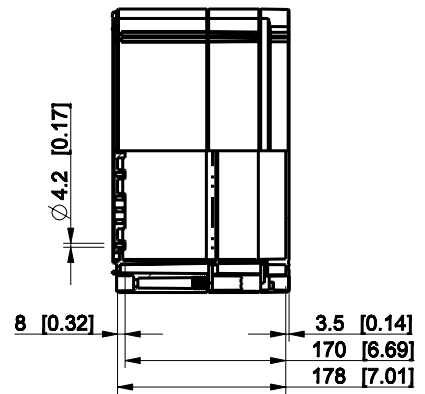

model OABP204018G PART
drawing CUBO_O.dwg

ID	Description	Date	By	Appr.
A				

Dimensions in mm [inches]

Material: ABS	Color: RAL 7035
---------------	-----------------

Supplier:	Tool No:	Weight [kg]: 1.77	Volume:
-----------	----------	-------------------	---------

Dimensions in mm [inches]

Material: ABS	Color: RAL 7035
---------------	-----------------

Supplier:	Tool No:	Weight [kg]: 2.22	Volume:
-----------	----------	-------------------	---------

OABP303018G

Scale	Date	18.12.08
1:8	By	PKos
-	Checked	
-	Ctrl	

Supplier:	Tool No:	Weight [kg]: 2.18	Volume:
-----------	----------	-------------------	---------

OABP304013G

Scale	Date	18.12.08
1:8	By	PKos
-	Checked	
-	Ctrl	

Replaces:	
Replaced:	
Drw No:	A
Ref:	Cubo O
Code:	OABP304013G
Sheet No:	

model OABP304013G PART
 drawing CUBO_O.drawing

ID	Description	Date	By	Appr.
A				

Dimensions in mm [inches]

Material: ABS	Color: RAL 7035
---------------	-----------------

Supplier:	Tool No:	Weight [kg]: 2.70	Volume:
-----------	----------	-------------------	---------