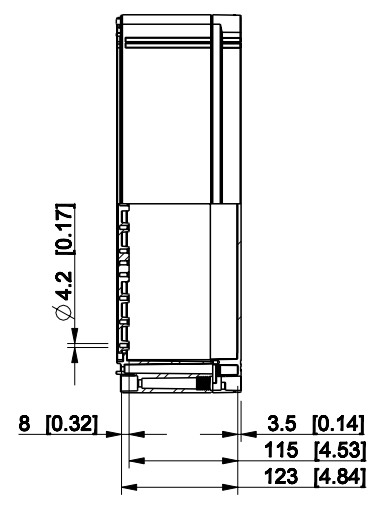

ID	Description	Date	By	Appr.
A				

Dimensions in mm [inches]

Material: ABS	Color: RAL 7035
----------------------	------------------------

Supplier:	Tool No: -	Weight [kg]: 2.67	Volume:
-----------	------------	--------------------------	---------

Dimensions in mm [inches]

Material: ABS	Color: RAL 7035
---------------	-----------------

Supplier:	Tool No: -	Weight [kg]: 3.26	Volume:
-----------	------------	-------------------	---------

OABP404018G

Dimensions in mm [inches]

Material: ABS	Color: RAL 7035
---------------	-----------------

model OABP406013G PART drawing CUBO_O_1B.drawing	Supplier:	Tool No: -	Weight [kg]: 3.76	Volume:	
	 ENSTO CONTROL OY		<h1>OABP406013G</h1>	Replaces:	
				Replaced:	
	Scale	Date		19.04.10	Drw No: - B
	1:8	By		PKos	Ref: Cubo O
-	Checked			Code: OABP406013G	
-	Ctrl		Sheet No:		

ID	Description	Date	By	Appr.
B				

Dimensions in mm [inches]

Material: ABS	Color: RAL 7035
---------------	-----------------

Supplier:	Tool No: -	Weight [kg]: 4.52	Volume:
-----------	------------	-------------------	---------