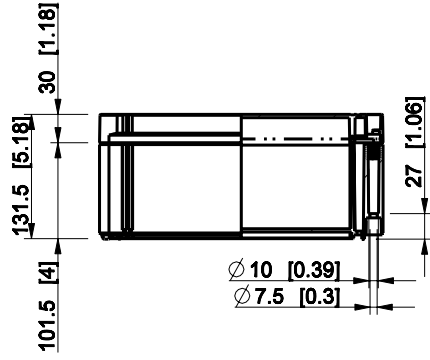

ID	Description	Date	By	Appr.
A				

Dimensions in mm [inches]

Material: ABS	Color: RAL 7035
---------------	-----------------

Supplier:	Tool No:	Weight [kg]: 1.03	Volume:
-----------	----------	-------------------	---------

Dimensions in mm [inches]

Material: ABS	Color: RAL 7035
---------------	-----------------

Supplier:	Tool No:	Weight [kg]: 1.69	Volume:
-----------	----------	-------------------	---------

OABP204013G

Scale	Date	18.12.08
1:5	By	PKos
-	Checked	
-	Ctrl	

model OABP204018G PART
drawing CUBO_O.dwg

ID	Description	Date	By	Appr.
A				

Dimensions in mm [inches]

Material: ABS	Color: RAL 7035
---------------	-----------------

Supplier:	Tool No:	Weight [kg]: 1.77	Volume:
-----------	----------	-------------------	---------

Dimensions in mm [inches]

Material: ABS	Color: RAL 7035
---------------	-----------------

Supplier:	Tool No:	Weight [kg]: 2.22	Volume:
-----------	----------	-------------------	---------

OABP303018G

Scale	Date	18.12.08
1:8	By	PKos
-	Checked	
-	Ctrl	