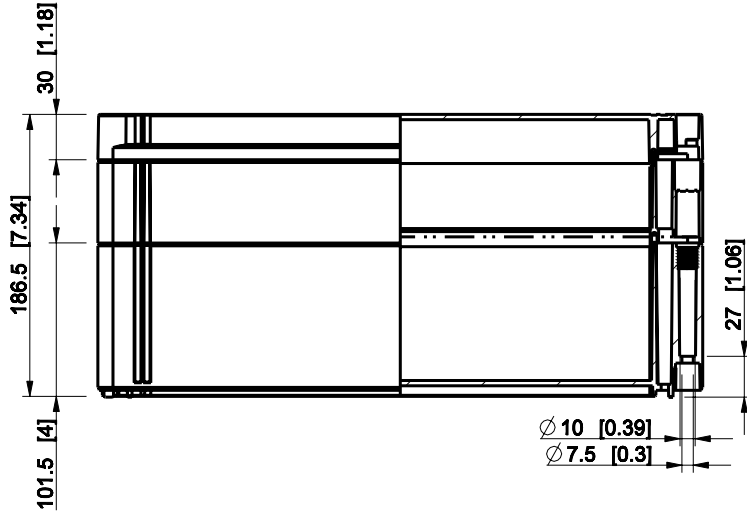

ID	Description	Date	By	Appr.
A				

Dimensions in mm [inches]

Material: ABS	Color: RAL 7035

Supplier:	Tool No:	Weight [kg]: 2.13	Volume:

OABP204018G

Scale	Date	18.12.08
1:5	By	PKos
-	Checked	
-	Ctrl	

Replaces:	
Replaced:	
Drw No:	A
Ref:	Cubo O
Code:	OABP204018G
Sheet No:	

model OABP204018G PART
drawing CUBO_O.dwg