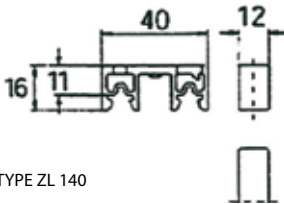

## TYPE ZL Trekontlasting

code Nr.	artikel	prijs €	vpe
04001	ZL 39	2,33	1st
04002	ZL 87	2,47	1st
04003	ZL 140	3,07	1st

Materiaal:  
Polyamide

TYPE ZL 39

TYPE ZL 87

TYPE ZL 140