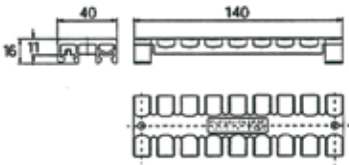

## TYPE ZL Trekontlasting

code Nr.	artikel	prijs €	vpe
04001	ZL 39	2,33	1st
04002	ZL 87	2,47	1st
04003	ZL 140	3,07	1st

Materiaal:  
Polyamide

TYPE ZL 39

TYPE ZL 87

TYPE ZL 140